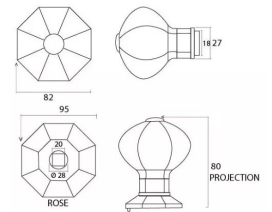

Octagonal Centre Door Knob - Black

Product Images

Description

- Designed to match country cottages, town houses or high street shops furniture to create a uniform feeling on your front door
- Handle used to pull a front door closed

Finish

- Black

Dimensions

- Knob Diameter - 82mm
- Base plate Diameter - 95mm
- Projection - 80mm

Important Info Before You Buy

- This centre door knob is a bolt through fixing and is secured from inside by a domed nut
- Comes with bolt to be cut to length and domed nut

Products in this set

48798.1 - Octagonal Centre Door Knob - 95mm Diameter - Black - Each