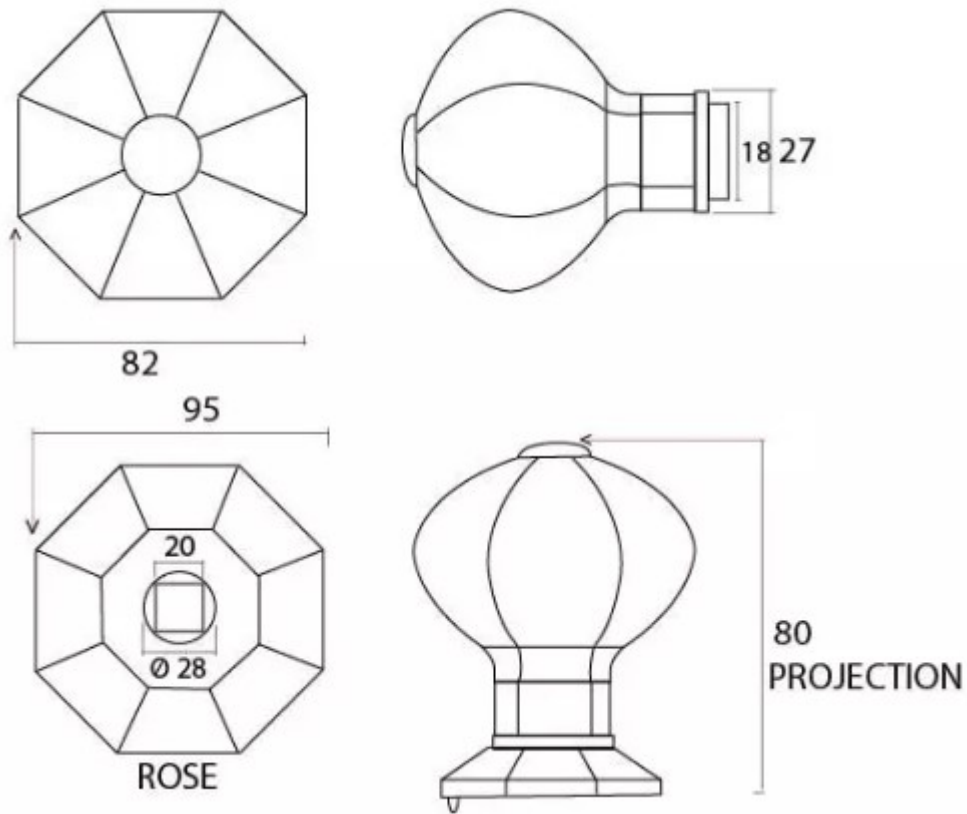

Octagonal Centre Door Knob - Black

Product Images

Description

- Designed to match country cottages, town houses or high street shops furniture to create a uniform feeling on your front door
- Handle used to pull a front door closed

Finish

- Black

Dimensions

- Knob Diameter - 82mm
- Base plate Diameter - 95mm
- Projection - 80mm

Important Info Before You Buy

- This centre door knob is a bolt through fixing and is secured from inside by a domed nut
- Comes with bolt to be cut to length and domed nut

Products in this set

48798.1 - Octagonal Centre Door Knob - 95mm Diameter - Black - Each