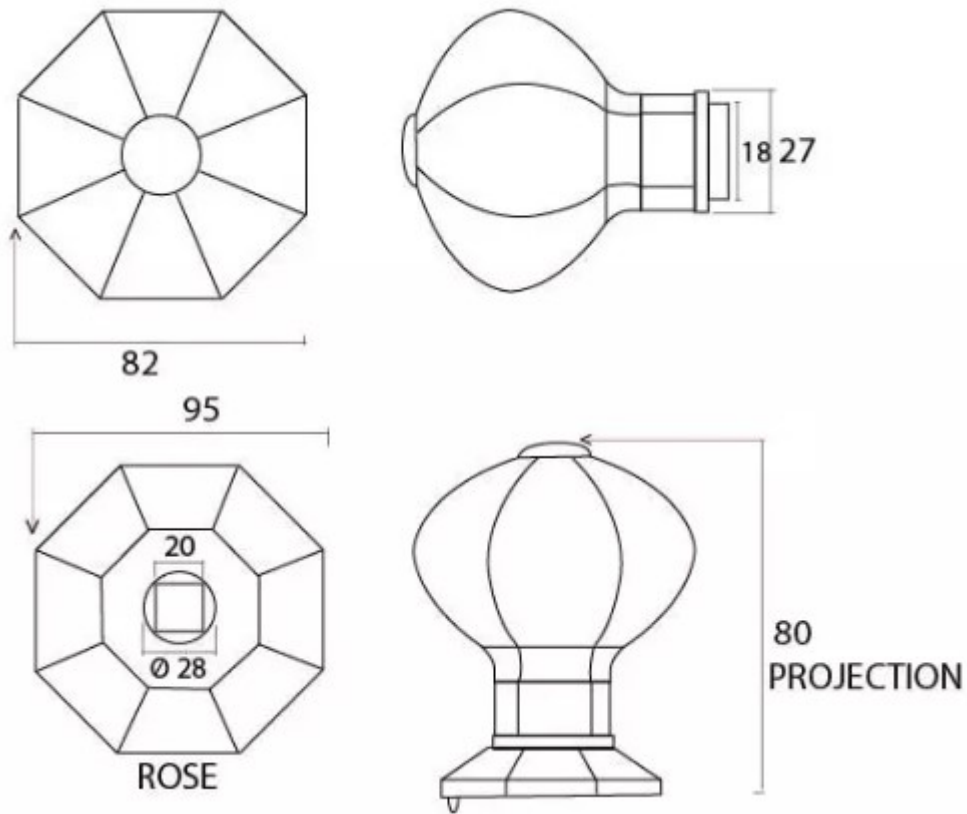

### Product Images

### Dimensions

- Knob Diameter - 82mm
- Base plate Diameter - 95mm
- Projection - 80mm