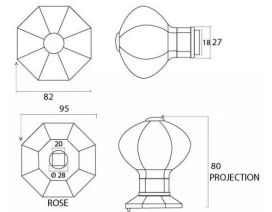

Octagonal Centre Door Knob - Black - For Internal Doors

Product Images

Description

- Designed to match country cottages, town houses or high street shops furniture to create a uniform feeling on your front door
- Handle used to pull a front door closed

Finish

- Black

Dimensions