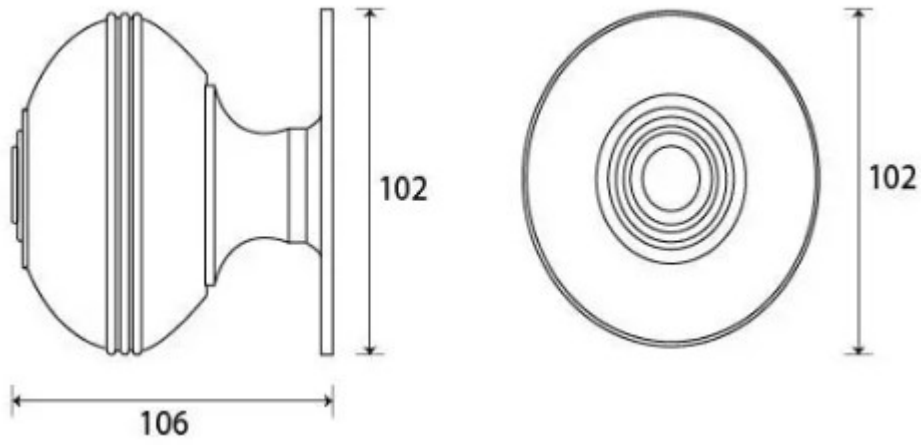

Finish

- Polished Nickel

Dimensions

- Knob Diameter - 102mm
- Base plate Diameter - 102mm
- Projection - 106mm

Important Info Before You Buy

- This centre door knob is a bolt through fixing and is secured from inside by a domed nut
- Comes with bolt to be cut to length and domed nut

Products in this set

48803.1 - Prestbury Centre Door Knob - 102mm Diameter - Polished Nickel - Each