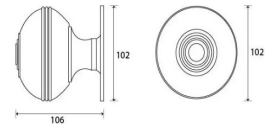

Prestbury Centre Door Knob - Polished Nickel

Product Images

Description

- Designed to match country cottages, town houses or high street shops furniture to create a uniform feeling on your front door
- Handle used to pull a front door closed

Finish

- Polished Nickel

Dimensions