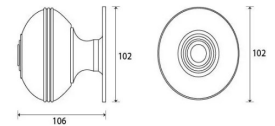

Prestbury Centre Door Knob - Polished Chrome

Product Images

Description

- Designed to match country cottages, town houses or high street shops furniture to create a uniform feeling on your front door
- Handle used to pull a front door closed

Finish

- Polished Chrome

Dimensions