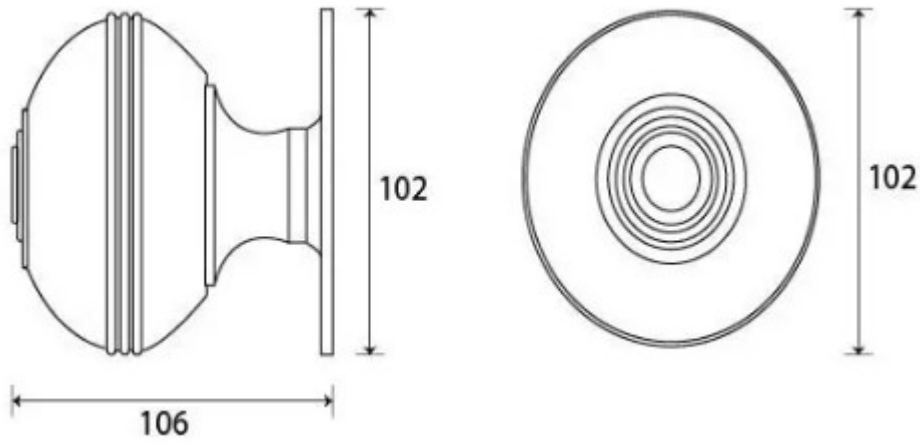

### Product Images

### Dimensions

- Knob Diameter - 102mm
- Base plate Diameter - 102mm
- Projection - 106mm