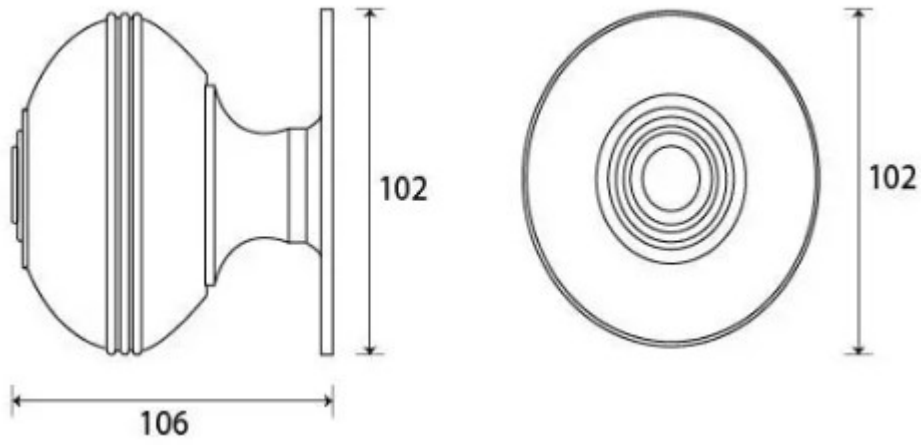

Prestbury Centre Door Knob - Aged Solid Bronze

Product Images

Description

- Designed to match country cottages, town houses or high street shops furniture to create a uniform feeling on your front door
- Handle used to pull a front door closed

Finish

- Aged Bronze

Dimensions

- Knob Diameter - 102mm
- Base plate Diameter - 102mm
- Projection - 106mm

Important Info Before You Buy

- This centre door knob is a bolt through fixing and is secured from inside by a domed nut
- Comes with bolt to be cut to length and domed nut

Products in this set

48805.1 - Prestbury Centre Door Knob - 102mm Diameter - Aged Solid Bronze - Each