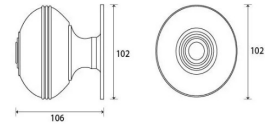

Prestbury Centre Door Knob - Aged Solid Bronze

Product Images

Description

- Designed to match country cottages, town houses or high street shops furniture to create a uniform feeling on your front door
- Handle used to pull a front door closed

Finish

- Aged Bronze

Dimensions