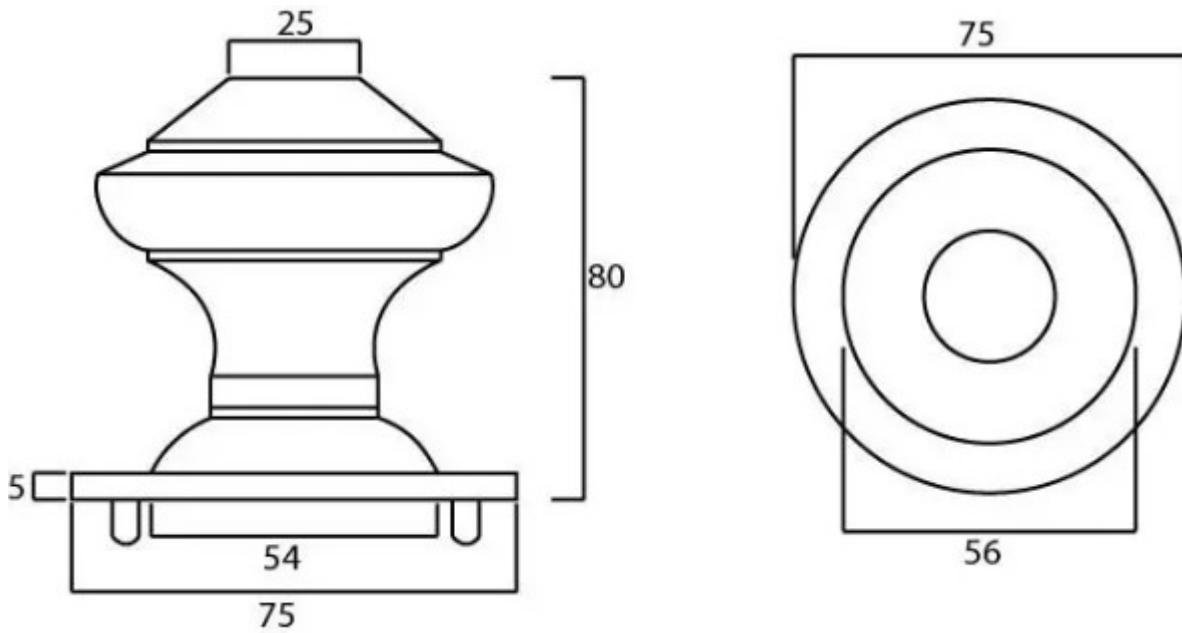

Regency Centre Door Knob - Black

Product Images

Description

- Designed to match country cottages, town houses or high street shops furniture to create a uniform feeling on your front door
- Handle used to pull a front door closed

Finish

- Black

Dimensions

- Knob Diameter - 75mm
- Base plate Diameter - 75mm
- Projection - 80mm

Important Info Before You Buy

- This centre door knob is a bolt through fixing and is secured from inside by a domed nut
- Comes with bolt to be cut to length and domed nut

Products in this set

48807.1 - Regency Centre Door Knob - 75mm Diameter - Black - Each