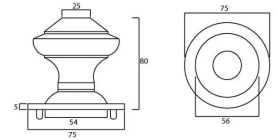

Regency Centre Door Knob - Black

Product Images

Description

- Designed to match country cottages, town houses or high street shops furniture to create a uniform feeling on your front door
- Handle used to pull a front door closed

Finish

- Black

Dimensions