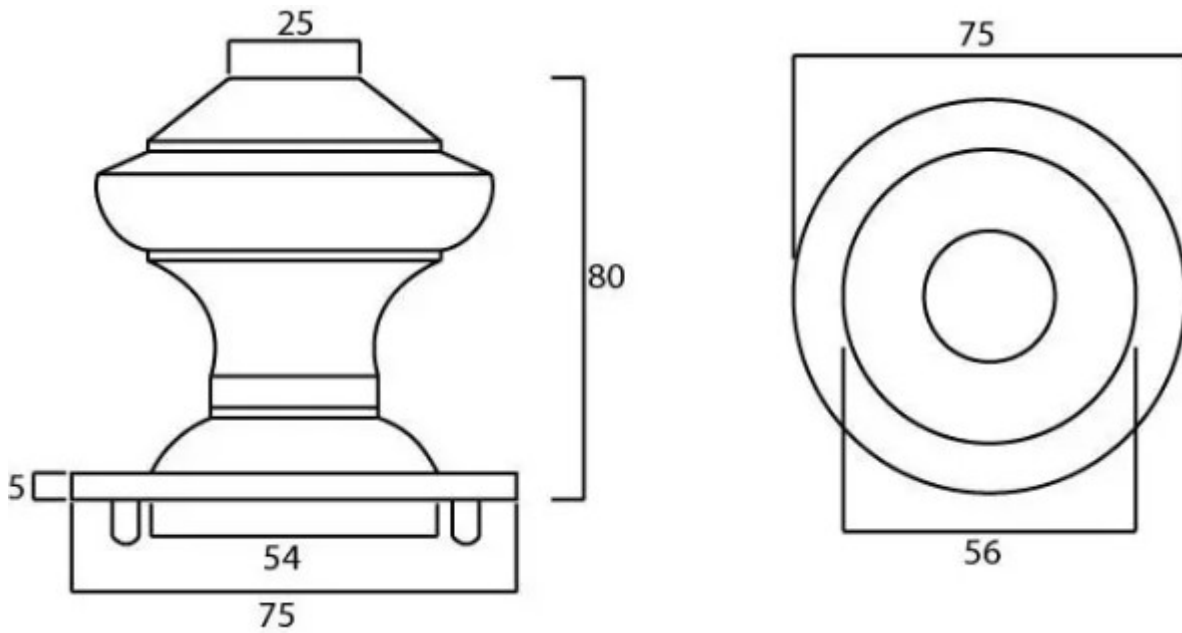

Regency Centre Door Knob - Pewter

Product Images

Description

- Designed to match country cottages, town houses or high street shops furniture to create a uniform feeling on your front door
- Handle used to pull a front door closed

Finish

- Pewter

Dimensions

- Knob Diameter - 75mm
- Base plate Diameter - 75mm
- Projection - 80mm

Important Info Before You Buy

- This centre door knob is a bolt through fixing and is secured from inside by a domed nut
- Comes with bolt to be cut to length and domed nut

Products in this set

	<p>48808.1 - Regency Centre Door Knob - 75mm Diameter - Pewter - Each</p>
--	---