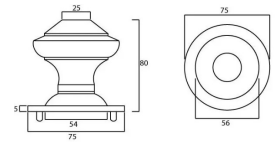

Regency Centre Door Knob - Pewter

Product Images

Description

- Designed to match country cottages, town houses or high street shops furniture to create a uniform feeling on your front door
- Handle used to pull a front door closed

Finish

- Pewter

Dimensions