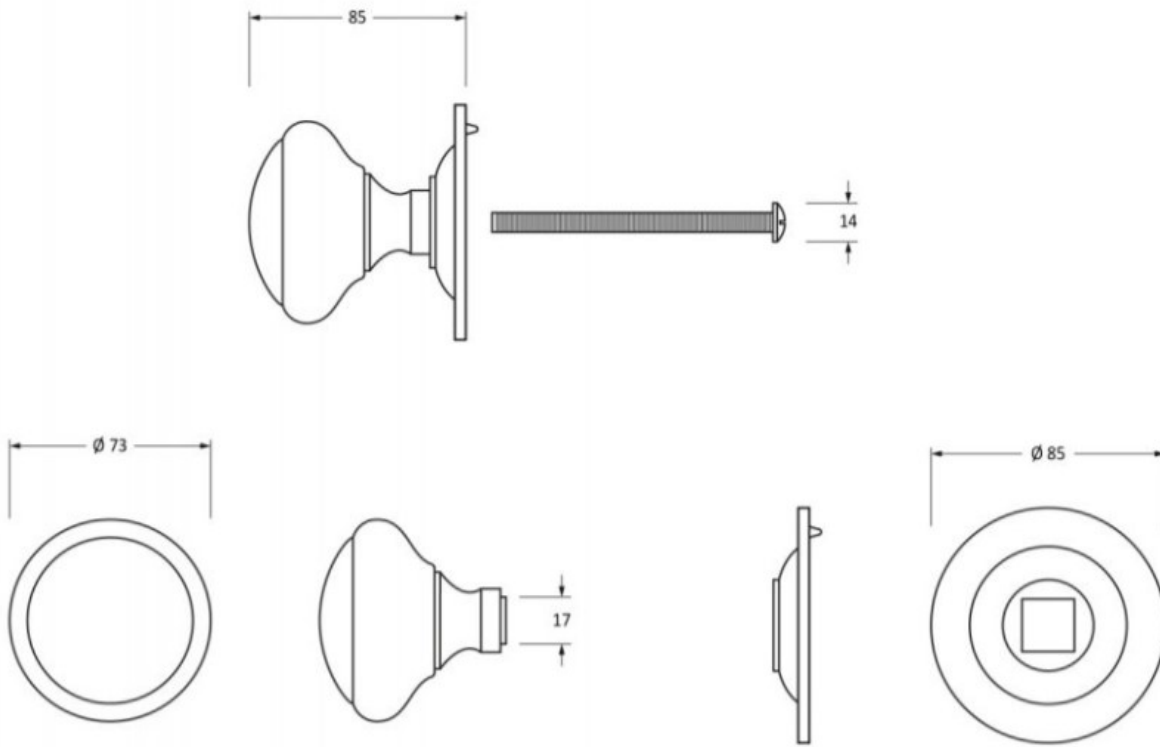

Round Centre Door Knob - Black

Product Images

Description

- Designed to match country cottages, town houses or high street shops furniture to create a uniform feeling on your front door
- Handle used to pull a front door closed

Finish

- Black

Dimensions

- Knob Diameter - 73mm
- Base plate Diameter - 85mm
- Projection - 85mm

Important Info Before You Buy

- This centre door knob is a bolt through fixing and is secured from inside by a domed nut
- Comes with bolt to be cut to length and domed nut

Products in this set

48809.1 - Round Centre Door Knob - 85mm Diameter - Black - Each