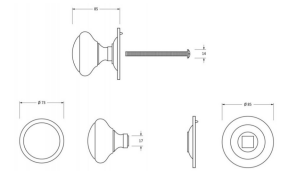

Round Centre Door Knob - Black

Product Images

Description

- Designed to match country cottages, town houses or high street shops furniture to create a uniform feeling on your front door
- Handle used to pull a front door closed

Finish

- Black

Dimensions

- Knob Diameter - 73mm
- Base plate Diameter - 85mm
- Projection - 85mm

Important Info Before You Buy

- This centre door knob is a bolt through fixing and is secured from inside by a domed nut
- Comes with bolt to be cut to length and domed nut

Products in this set

48809.1 - Round Centre Door Knob - 85mm Diameter - Black - Each