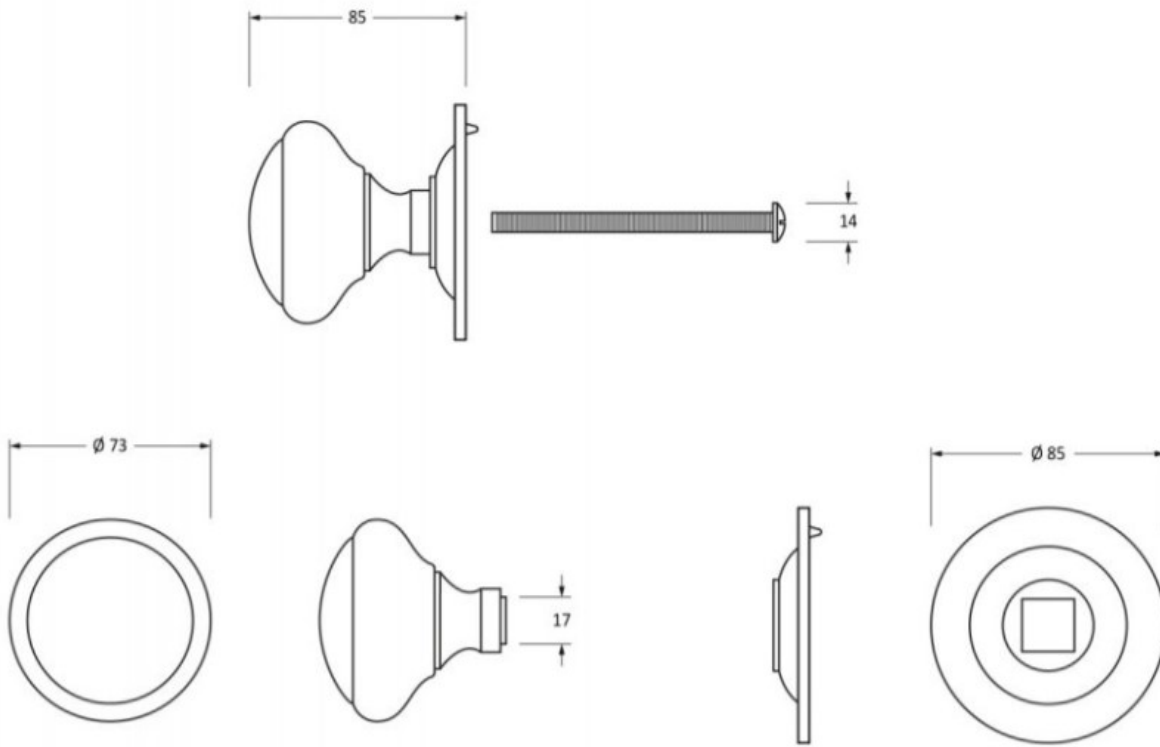

Round Centre Door Knob - Antique Pewter

Product Images

Description

- Designed to match country cottages, town houses or high street shops furniture to create a uniform feeling on your front door
- Handle used to pull a front door closed

Finish

- Antique Pewter

Dimensions

- Knob Diameter - 73mm
- Base plate Diameter - 85mm
- Projection - 85mm

Important Info Before You Buy

- This centre door knob is a bolt through fixing and is secured from inside by a domed nut
- Comes with bolt to be cut to length and domed nut

Products in this set

48810.1 - Round Centre Door Knob - 85mm Diameter - Antique Pewter - Each