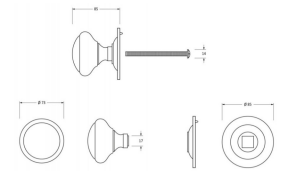

Round Centre Door Knob - Antique Pewter

Product Images

Description

- Designed to match country cottages, town houses or high street shops furniture to create a uniform feeling on your front door
- Handle used to pull a front door closed

Finish

- Antique Pewter

Dimensions

- Knob Diameter - 73mm
- Base plate Diameter - 85mm
- Projection - 85mm

Important Info Before You Buy

- This centre door knob is a bolt through fixing and is secured from inside by a domed nut
- Comes with bolt to be cut to length and domed nut

Products in this set

48810.1 - Round Centre Door Knob - 85mm Diameter - Antique Pewter - Each