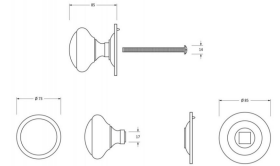

Round Centre Door Knob - Polished Brass Unlacquered

Product Images

Description

- Designed to match country cottages, town houses or high street shops furniture to create a uniform feeling on your front door
- Handle used to pull a front door closed

Finish

- Polished Brass Unlacquered

Dimensions

- Knob Diameter - 73mm
- Base plate Diameter - 85mm
- Projection - 85mm

Important Info Before You Buy

- This centre door knob is a bolt through fixing and is secured from inside by a domed nut
- Comes with bolt to be cut to length and domed nut

Products in this set

48811.1 - Round Centre Door Knob - 85mm Diameter - Polished Brass Unlacquered - Each