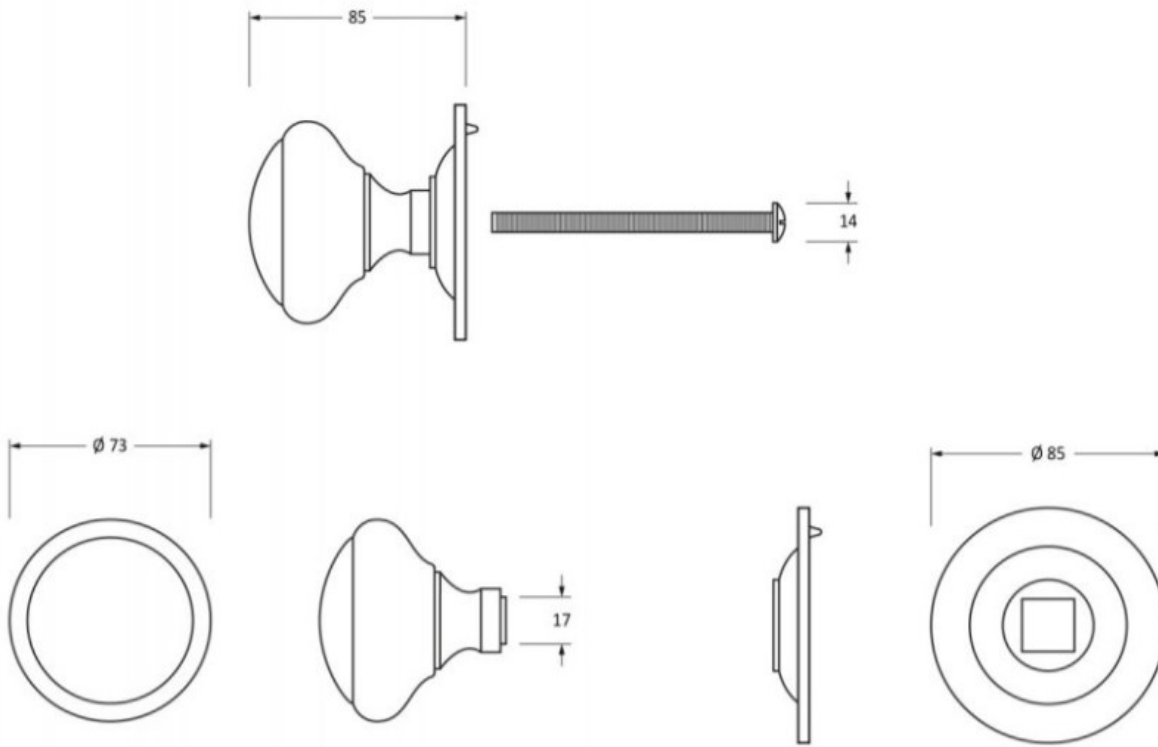

Round Centre Door Knob - Polished Brass Unlacquered

Product Images

Description

- Designed to match country cottages, town houses or high street shops furniture to create a uniform feeling on your front door
- Handle used to pull a front door closed

Finish

- Polished Brass Unlacquered

Dimensions

- Knob Diameter - 73mm
- Base plate Diameter - 85mm
- Projection - 85mm

Important Info Before You Buy

- This centre door knob is a bolt through fixing and is secured from inside by a domed nut
- Comes with bolt to be cut to length and domed nut

Products in this set

48811.1 - Round Centre Door Knob - 85mm Diameter - Polished Brass Unlacquered - Each