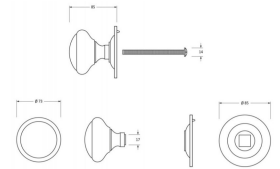

Round Centre Door Knob - Satin Chrome

Product Images

Description

- Designed to match country cottages, town houses or high street shops furniture to create a uniform feeling on your front door
- Handle used to pull a front door closed

Finish

- Satin Chrome

Dimensions

- Knob Diameter - 73mm
- Base plate Diameter - 85mm
- Projection - 85mm

Important Info Before You Buy

- This centre door knob is a bolt through fixing and is secured from inside by a domed nut
- Comes with bolt to be cut to length and domed nut

Products in this set

48813.1 - Round Centre Door Knob - 85mm Diameter - Satin Chrome - Each