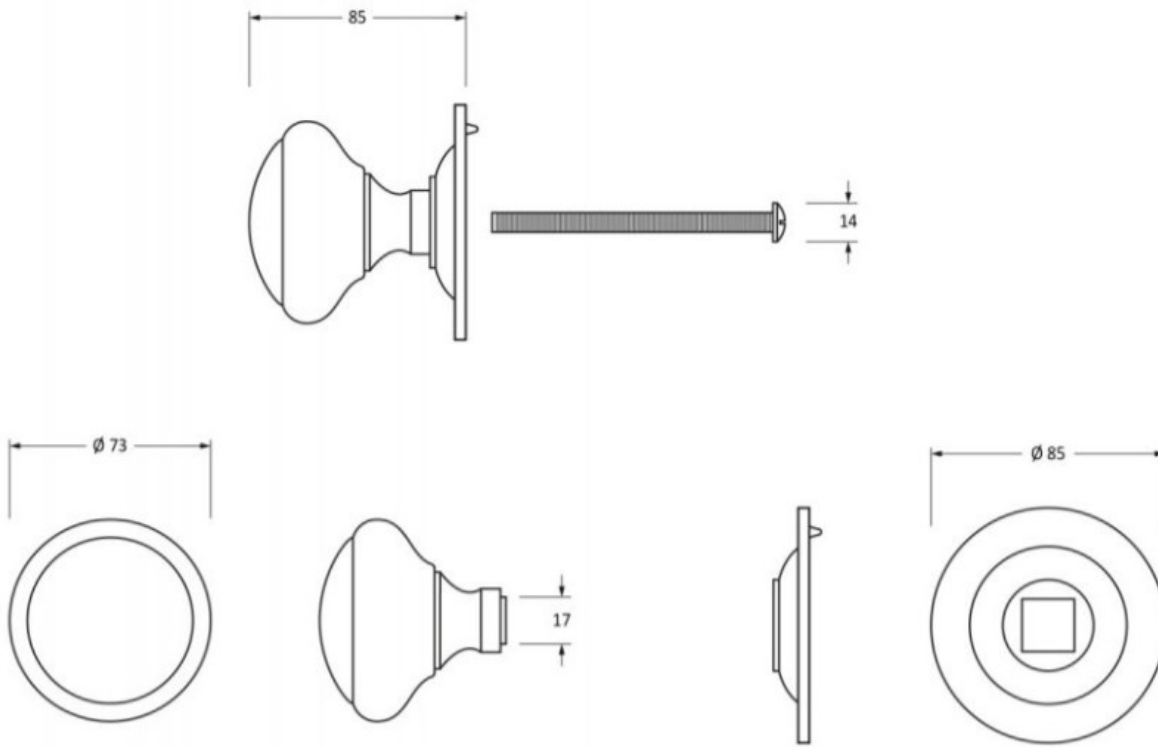

Round Centre Door Knob - Satin Chrome

Product Images

Description

- Designed to match country cottages, town houses or high street shops furniture to create a uniform feeling on your front door
- Handle used to pull a front door closed

Finish

- Satin Chrome

Dimensions

- Knob Diameter - 73mm
- Base plate Diameter - 85mm
- Projection - 85mm

Important Info Before You Buy

- This centre door knob is a bolt through fixing and is secured from inside by a domed nut
- Comes with bolt to be cut to length and domed nut

Products in this set

48813.1 - Round Centre Door Knob - 85mm Diameter - Satin Chrome - Each