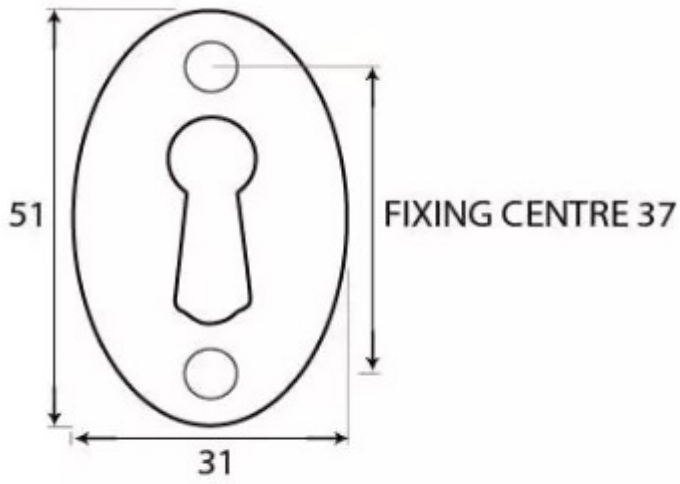

### Product Images

### Description

- Oval shaped uncovered escutcheon
- Internal or external use

#### Dimensions

- Overall Size: 51mm x 31mm
- Overall Thickness: 2.5mm