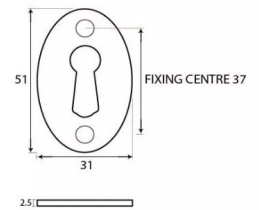

Blacksmith Standard Profile Oval Escutcheon - Face Fixed - Beeswax

Product Images

Description

- Oval shaped uncovered escutcheon
- Internal or external use

Finish

- Beeswax

Dimensions