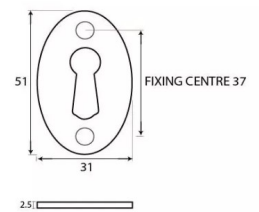

Blacksmith Standard Profile Oval Escutcheon - Face Fixed - Black

Product Images