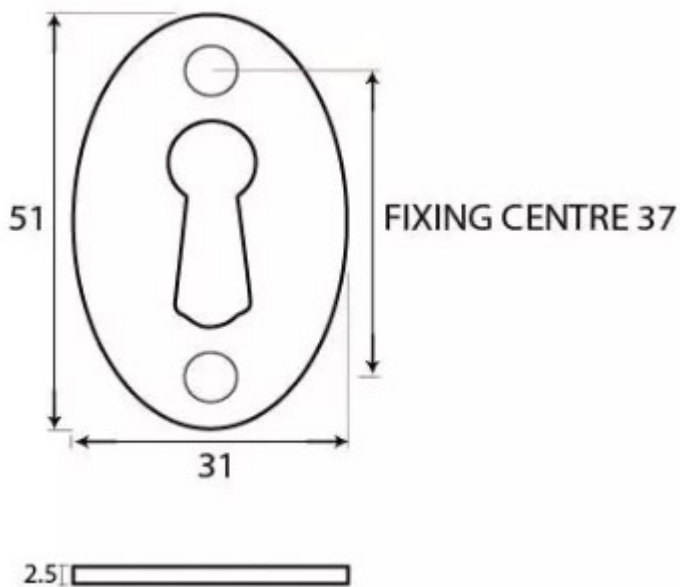

### Product Images

### Description

- Oval shaped uncovered escutcheon
- Internal or external use

### Dimensions

- Overall Size: 51mm x 31mm
- Overall Thickness: 2.5mm