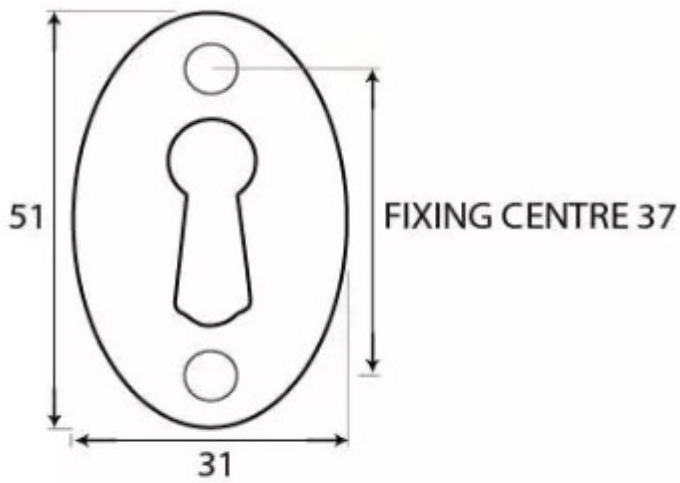

Blacksmith Standard Profile Oval Escutcheon - Face Fixed - Pewter

Product Images

Description

- Oval shaped uncovered escutcheon
- Internal or external use

Finish

- Pewter

Dimensions

2.5

- Overall Size: 51mm x 31mm
- Overall Thickness: 2.5mm

Important Info Before You Buy

- Standard Profile key hole shape and size to suit most internal and external mortice locks
- Sold individually
- Supplied with all fixings

Products in this set

48816.1 - Blacksmith Standard Profile Oval Escutcheon - Face Fixed - 51mm x 31mm - Pewter - Each