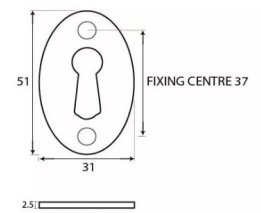

Blacksmith Standard Profile Oval Escutcheon - Face Fixed - Pewter

Product Images

Description

- Oval shaped uncovered escutcheon
- Internal or external use

Finish

- Pewter

Dimensions

2.5

- Overall Size: 51mm x 31mm
- Overall Thickness: 2.5mm

Important Info Before You Buy

- Standard Profile key hole shape and size to suit most internal and external mortice locks
- Sold individually
- Supplied with all fixings

Products in this set

48816.1 - Blacksmith Standard Profile Oval Escutcheon - Face Fixed - 51mm x 31mm - Pewter - Each