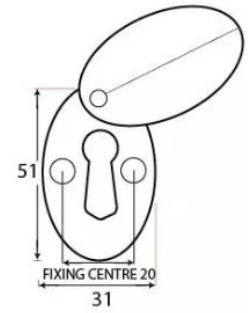

Blacksmith Standard Profile Covered Oval Escutcheon - Face Fixed - Black

Product Images

Description

- Oval shaped covered escutcheon
- Internal or external use

Finish

- Black

Dimensions

- Overall Size: 51mm x 31mm
- Overall Thickness: 10mm

Important Info Before You Buy

- Standard Profile Covered key hole shape and size to suit most internal and external mortice locks
- Sold individually
- Supplied with all fixings

Products in this set

48819.1 - Blacksmith Standard Profile Covered Oval Escutcheon - Face Fixed - 51mm x 31mm - Black - Each