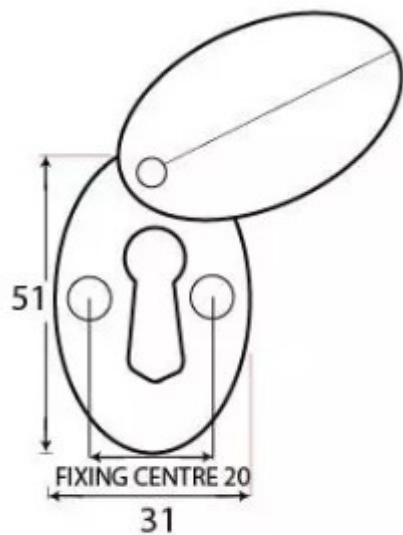

Blacksmith Standard Profile Covered Oval Escutcheon - Face Fixed - Black

Product Images

Description

- Oval shaped covered escutcheon
- Internal or external use

Finish

- Black

Dimensions

- Overall Size: 51mm x 31mm
- Overall Thickness: 10mm

Important Info Before You Buy

- Standard Profile Covered key hole shape and size to suit most internal and external mortice locks
- Sold individually
- Supplied with all fixings

Products in this set

48819.1 - Blacksmith Standard Profile Covered Oval Escutcheon - Face Fixed - 51mm x 31mm - Black - Each