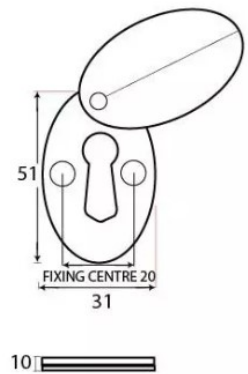

Blacksmith Standard Profile Covered Oval Escutcheon - Face Fixed - Pewter

Product Images

Description

- Oval shaped covered escutcheon
- Internal or external use

Finish

- Pewter

Dimensions