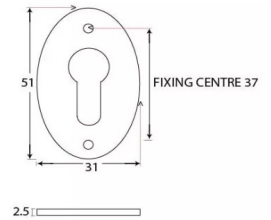

Blacksmith Euro Profile Oval Escutcheon - Face Fixed - Black

Product Images

Description

- Oval shaped euro profile uncovered escutcheon
- Internal or external use

Finish

- Black

Dimensions

2.5 

- Overall Size: 51mm x 31mm
- Overall Thickness: 2.5mm

Important Info Before You Buy

- For use with euro profile cylinder
- Sold individually
- Supplied with all fixings

Products in this set

48822.1 - Blacksmith Euro Profile Oval Escutcheon - Face Fixed - 51mm x 31mm - Black - Each