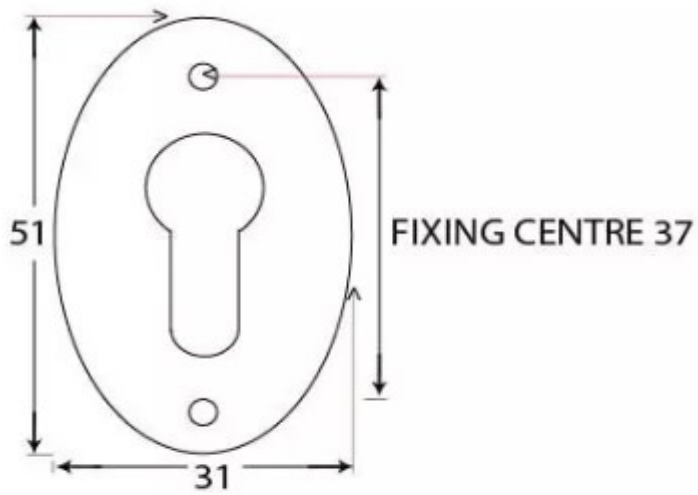

Blacksmith Euro Profile Oval Escutcheon - Face Fixed - Black

Product Images

Description

- Oval shaped euro profile uncovered escutcheon
- Internal or external use

Finish

- Black

Dimensions

2.5 

- Overall Size: 51mm x 31mm
- Overall Thickness: 2.5mm

Important Info Before You Buy

- For use with euro profile cylinder
- Sold individually
- Supplied with all fixings

Products in this set

48822.1 - Blacksmith Euro Profile Oval Escutcheon - Face Fixed - 51mm x 31mm - Black - Each