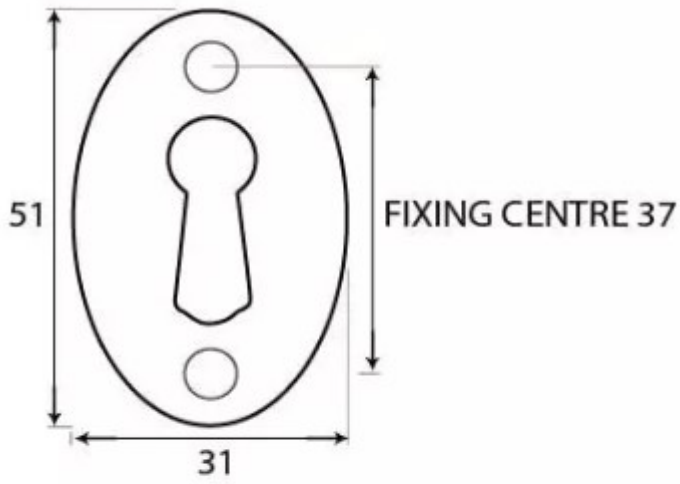

### Product Images

### Description

- Oval shaped uncovered escutcheon
- Internal or external use

### Dimensions

- Overall Size: 51mm x 31mm
- Overall Thickness: 2.5mm