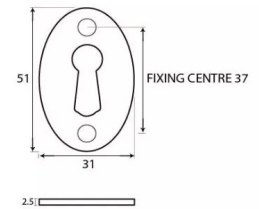

Period Standard Profile Oval Escutcheon - Face Fixed - Polished Brass Unlacquered

Product Images

Description

- Oval shaped uncovered escutcheon
- Internal or external use

Finish

- Polished Brass Unlacquered

Dimensions