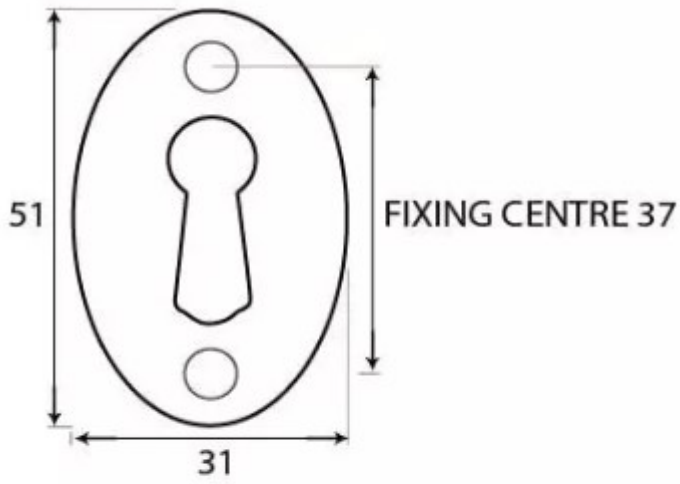

Period Standard Profile Oval Escutcheon - Face Fixed - Polished Nickel

Product Images

Description

- Oval shaped uncovered escutcheon
- Internal or external use

Finish

- Polished Nickel

Dimensions

- Overall Size: 51mm x 31mm
- Overall Thickness: 2.5mm

Important Info Before You Buy

- Standard Profile key hole shape and size to suit most internal and external mortice locks
- Sold individually
- Supplied with all fixings

Products in this set

48826.1 - Period Standard Profile Oval Escutcheon - Face Fixed - 51mm x 31mm - Polished Nickel - Each