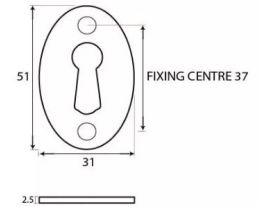

Period Standard Profile Oval Escutcheon - Face Fixed - Polished Nickel

Product Images

Description

- Oval shaped uncovered escutcheon
- Internal or external use

Finish

- Polished Nickel

Dimensions

- Overall Size: 51mm x 31mm
- Overall Thickness: 2.5mm

Important Info Before You Buy

- Standard Profile key hole shape and size to suit most internal and external mortice locks
- Sold individually
- Supplied with all fixings

Products in this set

48826.1 - Period Standard Profile Oval Escutcheon - Face Fixed - 51mm x 31mm - Polished Nickel - Each