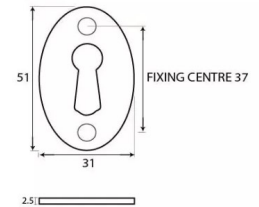

Period Standard Profile Oval Escutcheon - Face Fixed - Aged Solid Bronze

Product Images

Description

- Oval shaped uncovered escutcheon
- Internal or external use

Finish

- Aged Bronze

Dimensions