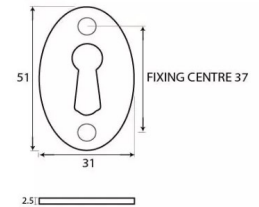

Period Standard Profile Oval Escutcheon - Face Fixed - Polished Solid Bronze

Product Images

Description

- Oval shaped uncovered escutcheon
- Internal or external use

Finish

- Polished Bronze

Dimensions

- Overall Size: 51mm x 31mm
- Overall Thickness: 2.5mm

Important Info Before You Buy

- Standard Profile key hole shape and size to suit most internal and external mortice locks
- Sold individually
- Supplied with all fixings

Products in this set

48830.1 - Period Standard Profile Oval Escutcheon - Face Fixed - 51mm x 31mm - Polished Solid Bronze - Each