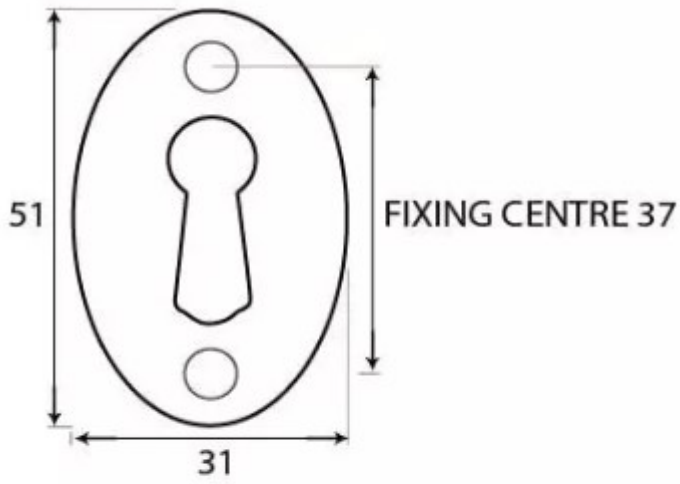

Period Standard Profile Oval Escutcheon - Face Fixed - Polished Solid Bronze

Product Images

Description

- Oval shaped uncovered escutcheon
- Internal or external use

Finish

- Polished Bronze

Dimensions

- Overall Size: 51mm x 31mm
- Overall Thickness: 2.5mm

Important Info Before You Buy

- Standard Profile key hole shape and size to suit most internal and external mortice locks
- Sold individually
- Supplied with all fixings

Products in this set

48830.1 - Period Standard Profile Oval Escutcheon - Face Fixed - 51mm x 31mm - Polished Solid Bronze - Each