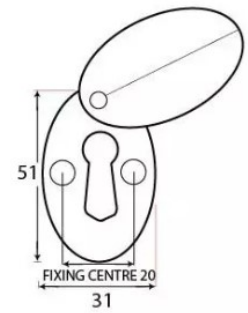

Period Standard Profile Covered Oval Escutcheon - Face Fixed - Polished Nickel

Product Images

10

Description

- Oval shaped covered escutcheon
- Internal or external use

Finish

- Polished Nickel

Dimensions

- Overall Size: 51mm x 31mm
- Overall Thickness: 10mm

Important Info Before You Buy

- Standard Profile Covered key hole shape and size to suit most internal and external mortice locks
- Sold individually
- Supplied with all fixings

Products in this set

48833.1 - Period Standard Profile Covered Oval Escutcheon - Face Fixed - 51mm x 31mm - Polished Nickel - Each