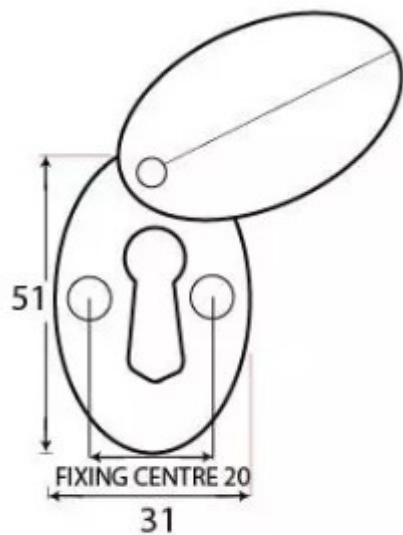

Period Standard Profile Covered Oval Escutcheon - Face Fixed - Polished Nickel

Product Images

10

Description

- Oval shaped covered escutcheon
- Internal or external use

Finish

- Polished Nickel

Dimensions

- Overall Size: 51mm x 31mm
- Overall Thickness: 10mm

Important Info Before You Buy

- Standard Profile Covered key hole shape and size to suit most internal and external mortice locks
- Sold individually
- Supplied with all fixings

Products in this set

48833.1 - Period Standard Profile Covered Oval Escutcheon - Face Fixed - 51mm x 31mm - Polished Nickel - Each