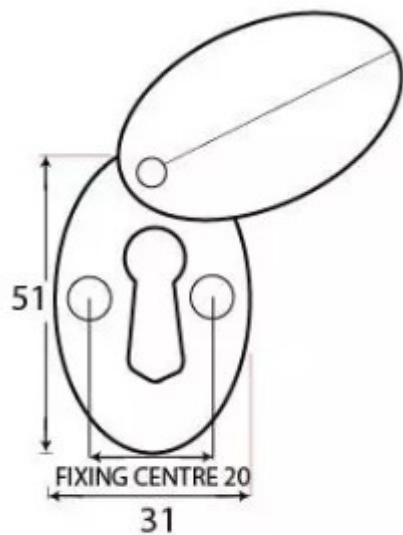

### Product Images

### Description

- Oval shaped covered escutcheon
- Internal or external use

### Dimensions

- Overall Size: 51mm x 31mm
- Overall Thickness: 10mm

#### Products in this set

48835.1 - Period Standard Profile Covered Oval Escutcheon - Face Fixed - 51mm x 31mm - Satin Chrome  
- Each