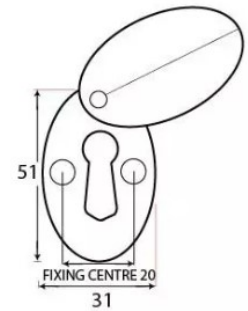

Period Standard Profile Covered Oval Escutcheon - Face Fixed - Satin Chrome

Product Images

Description

- Oval shaped covered escutcheon
- Internal or external use

Finish

- Satin Chrome

Dimensions