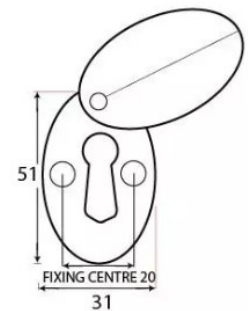

Period Standard Profile Covered Oval Escutcheon - Face Fixed - Aged Solid Bronze

Product Images

Description

- Oval shaped covered escutcheon
- Internal or external use

Finish

- Aged Bronze

Dimensions