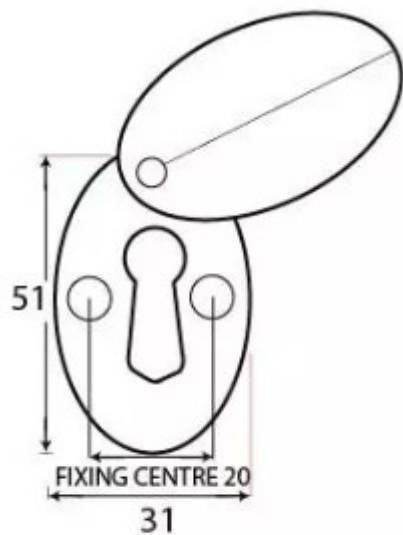

### Product Images

### Description

- Oval shaped covered escutcheon
- Internal or external use

### Dimensions

- Overall Size: 51mm x 31mm
- Overall Thickness: 10mm

#### Products in this set

48836.1 - Period Standard Profile Covered Oval Escutcheon - Face Fixed - 51mm x 31mm - Aged Solid Bronze - Each