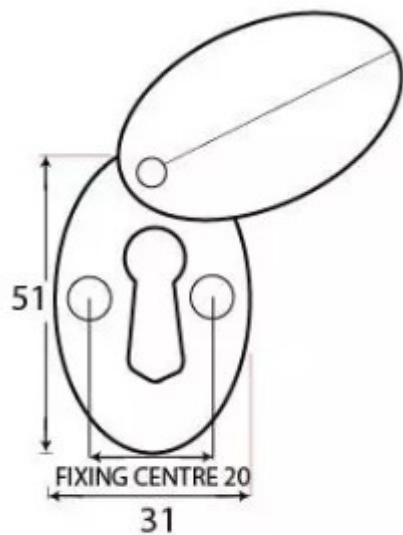

### Product Images

### Description

- Oval shaped covered escutcheon
- Internal or external use

### Dimensions

- Overall Size: 51mm x 31mm
- Overall Thickness: 10mm