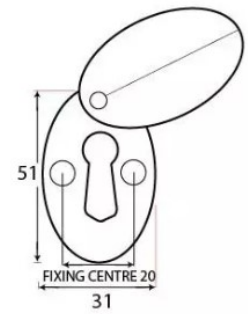

Period Standard Profile Covered Oval Escutcheon - Face Fixed - Polished Solid Bronze

Product Images

Description

- Oval shaped covered escutcheon
- Internal or external use

Finish

- Polished Bronze

Dimensions