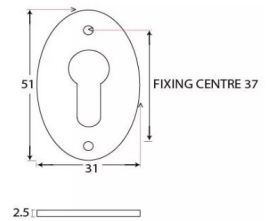

Period Euro Profile Oval Escutcheon - Face Fixed - Polished Brass Unlacquered

Product Images

Description

- Oval shaped euro profile uncovered escutcheon
- Internal or external use

Finish

- Polished Brass Unlacquered

Dimensions