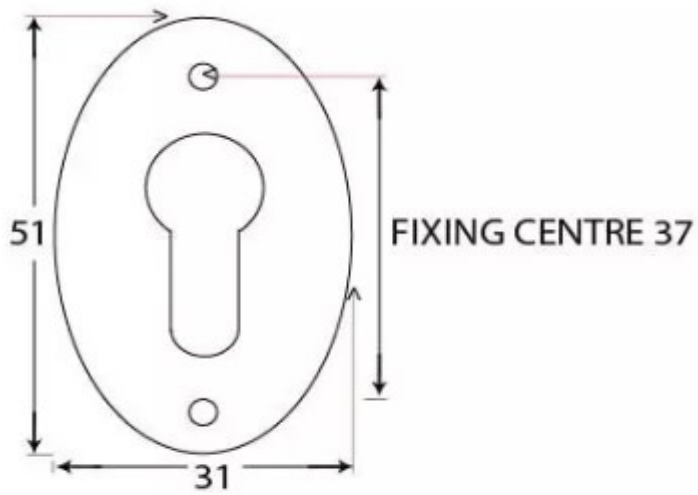

Period Euro Profile Oval Escutcheon - Face Fixed - Polished Brass Unlacquered

Product Images

Description

- Oval shaped euro profile uncovered escutcheon
- Internal or external use

Finish

- Polished Brass Unlacquered

Dimensions

2.5 

- Overall Size: 51mm x 31mm
- Overall Thickness: 2.5mm

Important Info Before You Buy

- For use with euro profile cylinder
- Sold individually
- Supplied with all fixings

Products in this set

48838.1 - Period Euro Profile Oval Escutcheon - Face Fixed - 51mm x 31mm - Polished Brass Unlacquered - Each