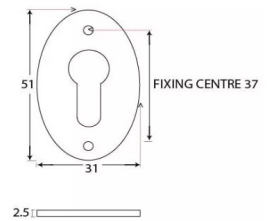

Period Euro Profile Oval Escutcheon - Face Fixed - Polished Nickel

Product Images

Description

- Oval shaped euro profile uncovered escutcheon
- Internal or external use

Finish

- Polished Nickel

Dimensions