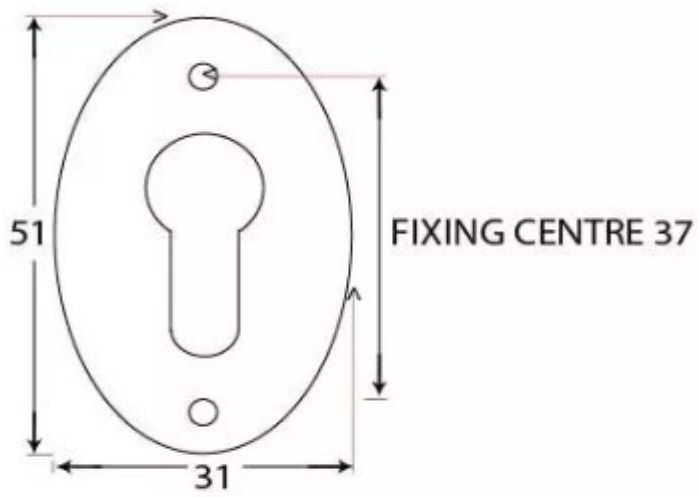

### Product Images

### Description

- Oval shaped euro profile uncovered escutcheon
- Internal or external use

### Dimensions

2.5 

- Overall Size: 51mm x 31mm
- Overall Thickness: 2.5mm