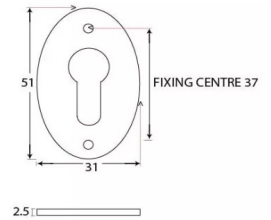

Period Euro Profile Oval Escutcheon - Face Fixed - Polished Chrome

Product Images

Description

- Oval shaped euro profile uncovered escutcheon
- Internal or external use

Finish

- Polished Chrome

Dimensions

2.5 

- Overall Size: 51mm x 31mm
- Overall Thickness: 2.5mm

Important Info Before You Buy

- For use with euro profile cylinder
- Sold individually
- Supplied with all fixings

Products in this set

48841.1 - Period Euro Profile Oval Escutcheon - Face Fixed - 51mm x 31mm - Polished Chrome - Each