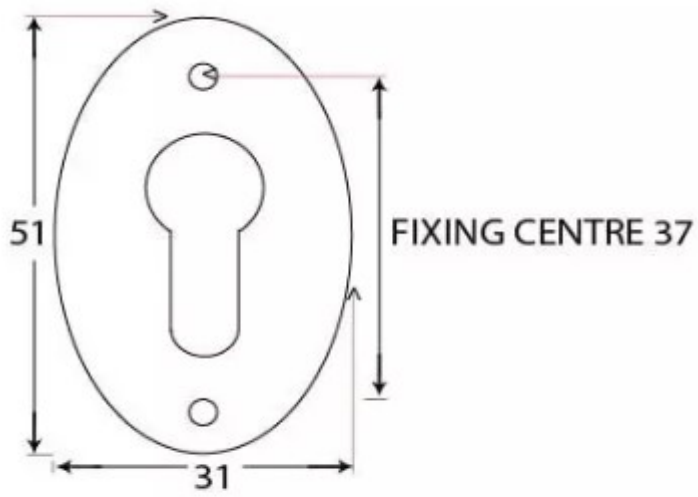

Period Euro Profile Oval Escutcheon - Face Fixed - Polished Chrome

Product Images

Description

- Oval shaped euro profile uncovered escutcheon
- Internal or external use

Finish

- Polished Chrome

Dimensions

2.5 

- Overall Size: 51mm x 31mm
- Overall Thickness: 2.5mm

Important Info Before You Buy

- For use with euro profile cylinder
- Sold individually
- Supplied with all fixings

Products in this set

48841.1 - Period Euro Profile Oval Escutcheon - Face Fixed - 51mm x 31mm - Polished Chrome - Each