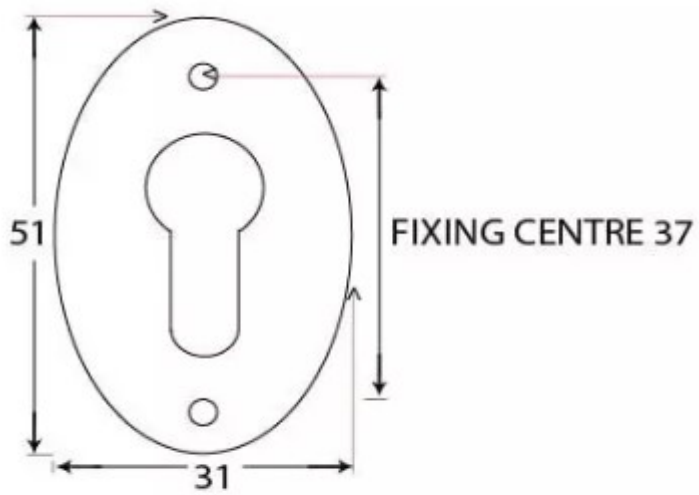

Period Euro Profile Oval Escutcheon - Face Fixed - Satin Chrome

Product Images

Description

- Oval shaped euro profile uncovered escutcheon
- Internal or external use

Finish

- Satin Chrome

Dimensions

2.5 

- Overall Size: 51mm x 31mm
- Overall Thickness: 2.5mm

Important Info Before You Buy

- For use with euro profile cylinder
- Sold individually
- Supplied with all fixings

Products in this set

48842.1 - Period Euro Profile Oval Escutcheon - Face Fixed - 51mm x 31mm - Satin Chrome - Each