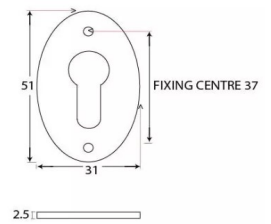

Period Euro Profile Oval Escutcheon - Face Fixed - Satin Chrome

Product Images

Description

- Oval shaped euro profile uncovered escutcheon
- Internal or external use

Finish

- Satin Chrome

Dimensions

2.5 

- Overall Size: 51mm x 31mm
- Overall Thickness: 2.5mm

Important Info Before You Buy

- For use with euro profile cylinder
- Sold individually
- Supplied with all fixings

Products in this set

48842.1 - Period Euro Profile Oval Escutcheon - Face Fixed - 51mm x 31mm - Satin Chrome - Each