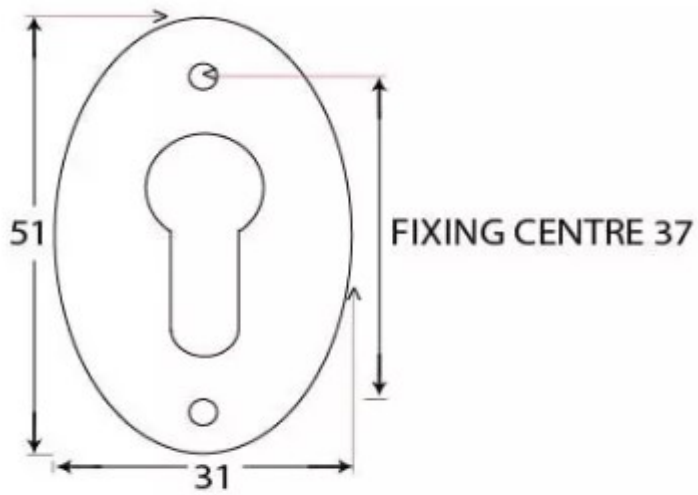

Period Euro Profile Oval Escutcheon - Face Fixed - Aged Solid Bronze

Product Images

Description

- Oval shaped euro profile uncovered escutcheon
- Internal or external use

Finish

- Aged Bronze

Dimensions

2.5 

- Overall Size: 51mm x 31mm
- Overall Thickness: 2.5mm

Important Info Before You Buy

- For use with euro profile cylinder
- Sold individually
- Supplied with all fixings

Products in this set

48843.1 - Period Euro Profile Oval Escutcheon - Face Fixed - 51mm x 31mm - Aged Solid Bronze - Each