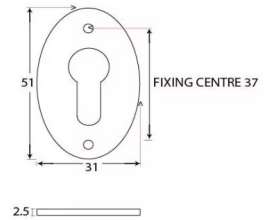

Period Euro Profile Oval Escutcheon - Face Fixed - Aged Solid Bronze

Product Images

Description

- Oval shaped euro profile uncovered escutcheon
- Internal or external use

Finish

- Aged Bronze

Dimensions

2.5 

- Overall Size: 51mm x 31mm
- Overall Thickness: 2.5mm

Important Info Before You Buy

- For use with euro profile cylinder
- Sold individually
- Supplied with all fixings

Products in this set

48843.1 - Period Euro Profile Oval Escutcheon - Face Fixed - 51mm x 31mm - Aged Solid Bronze - Each