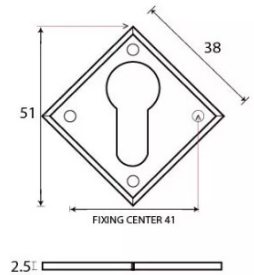

Diamond Euro Profile Escutcheon - Face Fixed - Black

Product Images

Description

- Diamond shaped uncovered escutcheon
- Internal or external use

Finish

- Black