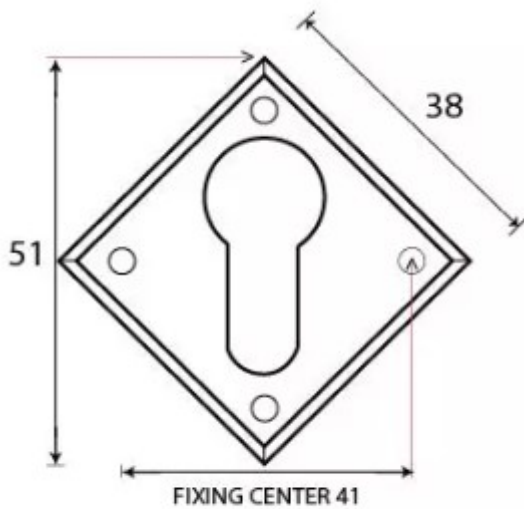

### Dimensions

- Overall Size: 51mm x 51mm

- Overall Thickness: 2.5mm

#### **Products in this set**

---

**48848.1 - Diamond Euro Profile Escutcheon - Face Fixed - 51mm x 51mm - Black - Each**