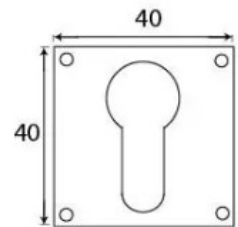

Avon Euro Profile Escutcheon - Face Fixed - Black

Product Images

Description

- Avon shaped uncovered escutcheon
- Internal or external use

Finish

- Black

Dimensions

- Overall Size: 40mm x 40mm
- Overall Thickness: 2.5mm

Important Info Before You Buy

- Euro Profile key hole shape and size to suit most internal and external mortice locks
- Sold individually
- Supplied with all fixings

Products in this set

48854.1 - Avon Euro Profile Escutcheon - Face Fixed - 40mm x 40mm - Black - Each