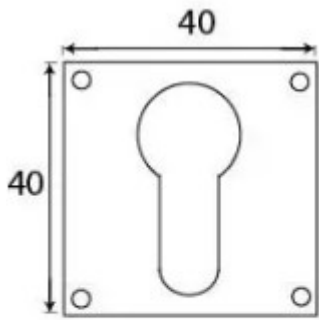

Avon Euro Profile Escutcheon - Face Fixed - Black

Product Images

Description

- Avon shaped uncovered escutcheon
- Internal or external use

Finish

- Black

Dimensions

- Overall Size: 40mm x 40mm
- Overall Thickness: 2.5mm

Important Info Before You Buy

- Euro Profile key hole shape and size to suit most internal and external mortice locks
- Sold individually
- Supplied with all fixings

Products in this set

48854.1 - Avon Euro Profile Escutcheon - Face Fixed - 40mm x 40mm - Black - Each