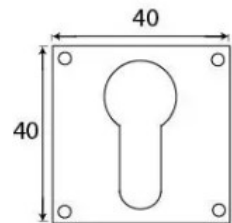

Avon Euro Profile Escutcheon - Face Fixed - Pewter

Product Images

Description

- Avon shaped uncovered escutcheon
- Internal or external use

Finish

- Pewter

Dimensions

- Overall Size: 40mm x 40mm
- Overall Thickness: 2.5mm

Important Info Before You Buy

- Euro Profile key hole shape and size to suit most internal and external mortice locks
- Sold individually
- Supplied with all fixings

Products in this set

48855.1 - Avon Euro Profile Escutcheon - Face Fixed - 40mm x 40mm - Pewter - Each