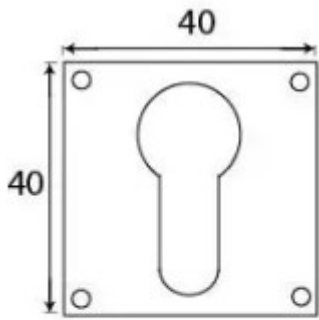

Avon Euro Profile Escutcheon - Face Fixed - Pewter

Product Images

Description

- Avon shaped uncovered escutcheon
- Internal or external use

Finish

- Pewter

Dimensions

- Overall Size: 40mm x 40mm
- Overall Thickness: 2.5mm

Important Info Before You Buy

- Euro Profile key hole shape and size to suit most internal and external mortice locks
- Sold individually
- Supplied with all fixings

Products in this set

48855.1 - Avon Euro Profile Escutcheon - Face Fixed - 40mm x 40mm - Pewter - Each