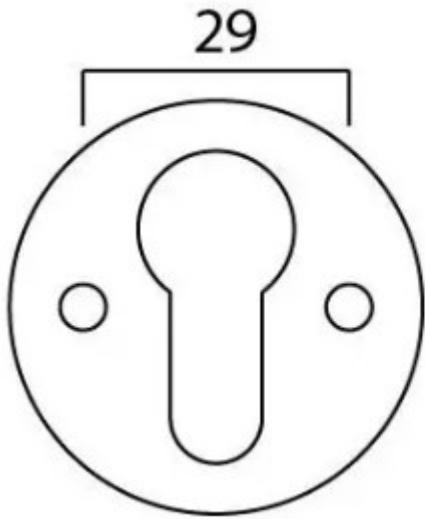

Regency Euro Profile Escutcheon - Face Fixed - Black

Product Images

Description

- Regency shaped uncovered escutcheon
- Internal or external use

Finish

- Black

Dimensions

- Overall Size: 45mm Diameter
- Overall Thickness: 3mm

Important Info Before You Buy

- Euro Profile key hole shape and size to suit most internal and external mortice locks
- Sold individually
- Supplied with all fixings

Products in this set

48860.1 - Regency Euro Profile Escutcheon - Face Fixed - 45mm Diameter - Black - Each