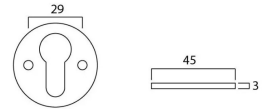

Regency Euro Profile Escutcheon - Face Fixed - Black

Product Images

Description

- Regency shaped uncovered escutcheon
- Internal or external use

Finish

- Black

Dimensions

- Overall Size: 45mm Diameter
- Overall Thickness: 3mm

Important Info Before You Buy

- Euro Profile key hole shape and size to suit most internal and external mortice locks
- Sold individually
- Supplied with all fixings

Products in this set

48860.1 - Regency Euro Profile Escutcheon - Face Fixed - 45mm Diameter - Black - Each