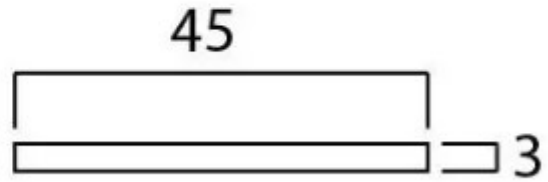

Regency Euro Profile Escutcheon - Face Fixed - Black

Product Images

Description

- Regency shaped uncovered escutcheon
- Internal or external use

Finish

- Black

Dimensions

- Overall Size: 45mm Diameter
- Overall Thickness: 3mm

Important Info Before You Buy

- Euro Profile key hole shape and size to suit most internal and external mortice locks
- Sold individually
- Supplied with all fixings

Products in this set

48860.1 - Regency Euro Profile Escutcheon - Face Fixed - 45mm Diameter - Black - Each