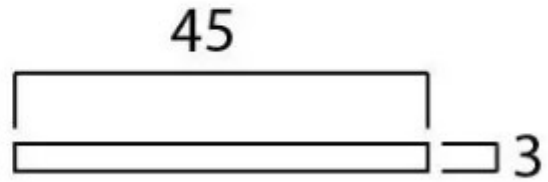

Regency Euro Profile Escutcheon - Face Fixed - Pewter

Product Images

Description

- Regency shaped uncovered escutcheon
- Internal or external use

Finish

- Pewter

Dimensions

- Overall Size: 45mm Diameter
- Overall Thickness: 3mm

Important Info Before You Buy

- Euro Profile key hole shape and size to suit most internal and external mortice locks
- Sold individually
- Supplied with all fixings

Products in this set

48861.1 - Regency Euro Profile Escutcheon - Face Fixed - 45mm Diameter - Pewter - Each