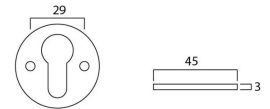

Regency Euro Profile Escutcheon - Face Fixed - Pewter

Product Images

Description

- Regency shaped uncovered escutcheon
- Internal or external use

Finish

- Pewter

Dimensions

- Overall Size: 45mm Diameter
- Overall Thickness: 3mm

Important Info Before You Buy

- Euro Profile key hole shape and size to suit most internal and external mortice locks
- Sold individually
- Supplied with all fixings

Products in this set

48861.1 - Regency Euro Profile Escutcheon - Face Fixed - 45mm Diameter - Pewter - Each