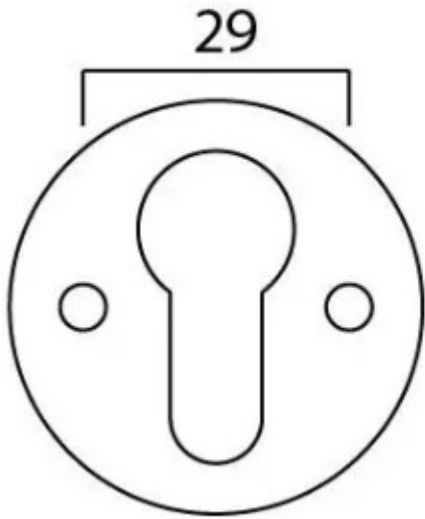

Regency Euro Profile Escutcheon - Face Fixed - Pewter

Product Images

Description

- Regency shaped uncovered escutcheon
- Internal or external use

Finish

- Pewter

Dimensions

- Overall Size: 45mm Diameter
- Overall Thickness: 3mm

Important Info Before You Buy

- Euro Profile key hole shape and size to suit most internal and external mortice locks
- Sold individually
- Supplied with all fixings

Products in this set

48861.1 - Regency Euro Profile Escutcheon - Face Fixed - 45mm Diameter - Pewter - Each