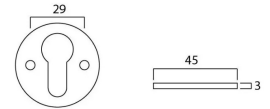

Regency Euro Profile Escutcheon - Face Fixed - External Beeswax

Product Images

Description

- Regency shaped uncovered escutcheon
- Internal or external use

Finish

- External Beeswax

Dimensions