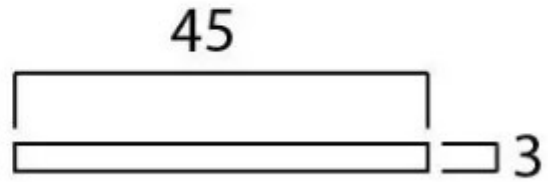

### Dimensions

- Overall Size: 45mm Diameter
- Overall Thickness: 3mm