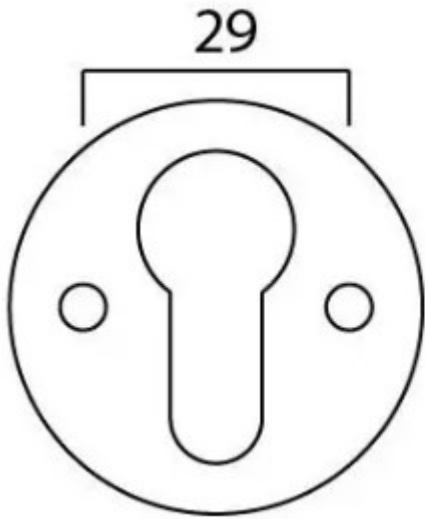

### Product Images

### Description

- Regency shaped uncovered escutcheon
- Internal or external use

### Dimensions

- Overall Size: 45mm Diameter
- Overall Thickness: 3mm

#### Products in this set

---

48862.1 - Regency Euro Profile Escutcheon - Face Fixed - 45mm Diameter - External Beeswax - Each