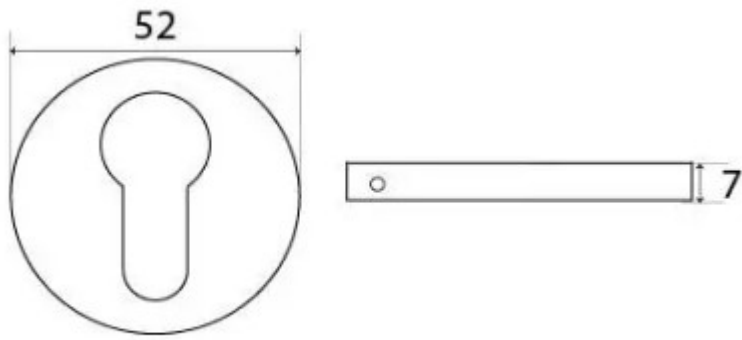

Euro Profile Escutcheon - Concealed Fixed - Pewter

Product Images

Description

- Concealed fix euro profile escutcheon.
- Two part design, inner section screws to the door, outer section covers the inner plate via grub screws.
- Suitable for internal and external use

Finish

- Pewter

Dimensions

- Overall Size: 52mm Diameter
- Overall Thickness: 7mm

Important Info Before You Buy

- Euro Profile key hole shape and size to suit most internal and external mortice locks
- Sold individually (1 x escutcheon made up of two pieces)
- Supplied with all fixings

Products in this set

48864.1 - Euro Profile Escutcheon - Concealed Fixed - 52mm Diameter - Pewter - Each