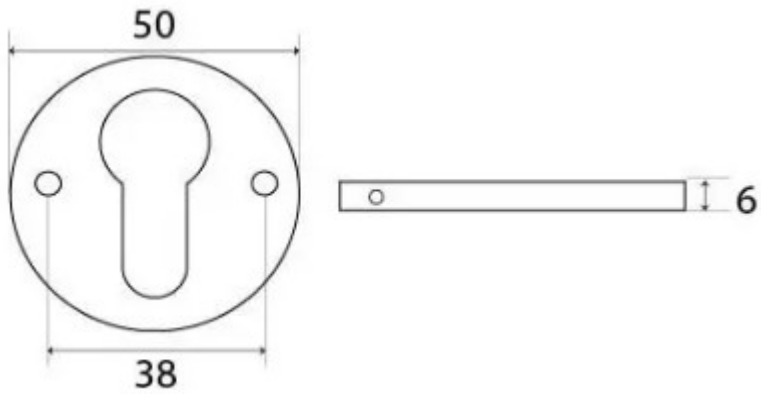

Euro Profile Escutcheon - Concealed Fixed - Pewter

Product Images

Description

- Concealed fix euro profile escutcheon.
- Two part design, inner section screws to the door, outer section covers the inner plate via grub screws.
- Suitable for internal and external use

Finish

- Pewter

Dimensions

- Overall Size: 52mm Diameter
- Overall Thickness: 7mm

Important Info Before You Buy

- Euro Profile key hole shape and size to suit most internal and external mortice locks
- Sold individually (1 x escutcheon made up of two pieces)
- Supplied with all fixings

Products in this set

48864.1 - Euro Profile Escutcheon - Concealed Fixed - 52mm Diameter - Pewter - Each