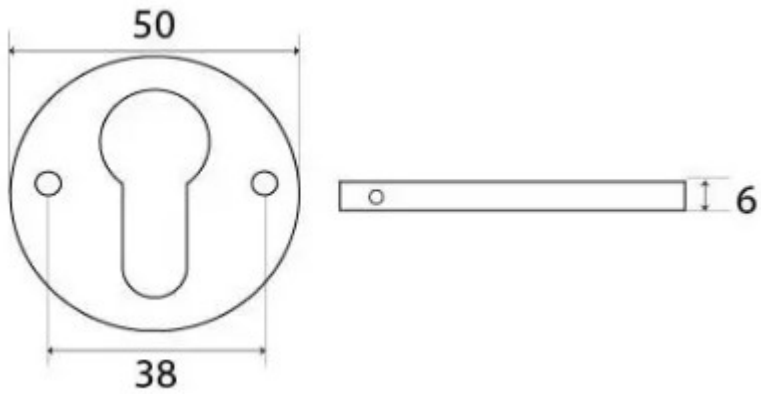

Euro Profile Escutcheon - Concealed Fixed - External Beeswax

Product Images

Description

- Concealed fix euro profile escutcheon.
- Two part design, inner section screws to the door, outer section covers the inner plate via grub screws.
- Suitable for internal and external use

Finish

- External beeswax

Dimensions

- Overall Size: 52mm Diameter
- Overall Thickness: 7mm

Important Info Before You Buy

- Euro Profile key hole shape and size to suit most internal and external mortice locks
- Sold individually (1 x escutcheon made up of two pieces)
- Supplied with all fixings

Products in this set

48865.1 - Euro Profile Escutcheon - Concealed Fixed - 52mm Diameter - External Beeswax - Each