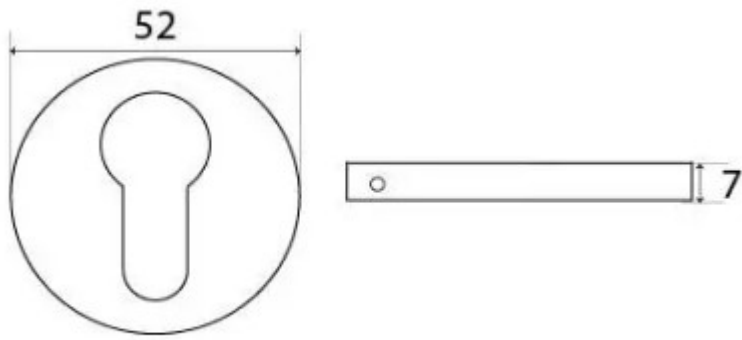

Euro Profile Escutcheon - Concealed Fixed - External Beeswax

Product Images

Description

- Concealed fix euro profile escutcheon.
- Two part design, inner section screws to the door, outer section covers the inner plate via grub screws.
- Suitable for internal and external use

Finish

- External beeswax

Dimensions

- Overall Size: 52mm Diameter
- Overall Thickness: 7mm

Important Info Before You Buy

- Euro Profile key hole shape and size to suit most internal and external mortice locks
- Sold individually (1 x escutcheon made up of two pieces)
- Supplied with all fixings

Products in this set

48865.1 - Euro Profile Escutcheon - Concealed Fixed - 52mm Diameter - External Beeswax - Each