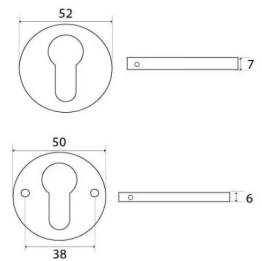

Euro Profile Escutcheon - Concealed Fixed - External Beeswax

Product Images

Description

- Concealed fix euro profile escutcheon.
- Two part design, inner section screws to the door, outer section covers the inner plate via grub screws.
- Suitable for internal and external use

Finish

- External beeswax

Dimensions

- Overall Size: 52mm Diameter
- Overall Thickness: 7mm

Important Info Before You Buy

- Euro Profile key hole shape and size to suit most internal and external mortice locks
- Sold individually (1 x escutcheon made up of two pieces)
- Supplied with all fixings

Products in this set

48865.1 - Euro Profile Escutcheon - Concealed Fixed - 52mm Diameter - External Beeswax - Each