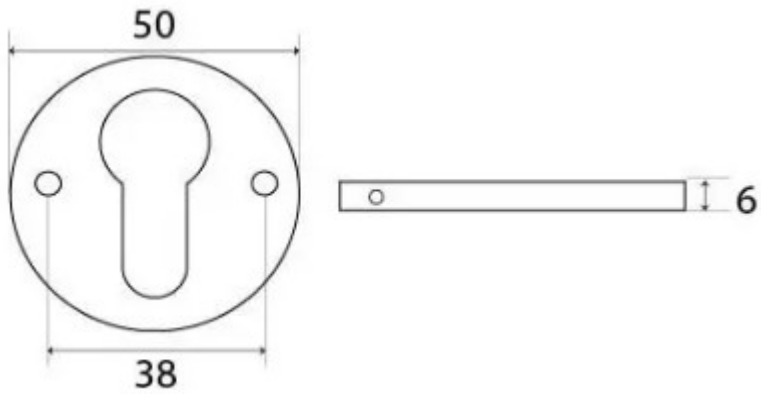

Euro Profile Escutcheon - Concealed Fixed - Polished Chrome

Product Images

Description

- Concealed fix euro profile escutcheon.
- Two part design, inner section screws to the door, outer section covers the inner plate via grub screws.
- Suitable for internal and external use

Finish

- Polished Chrome

Dimensions

- Overall Size: 52mm Diameter
- Overall Thickness: 7mm

Important Info Before You Buy

- Euro Profile key hole shape and size to suit most internal and external mortice locks
- Sold individually (1 x escutcheon made up of two pieces)
- Supplied with all fixings

Products in this set

48868.1 - Euro Profile Escutcheon - Concealed Fixed - 52mm Diameter - Polished Chrome - Each