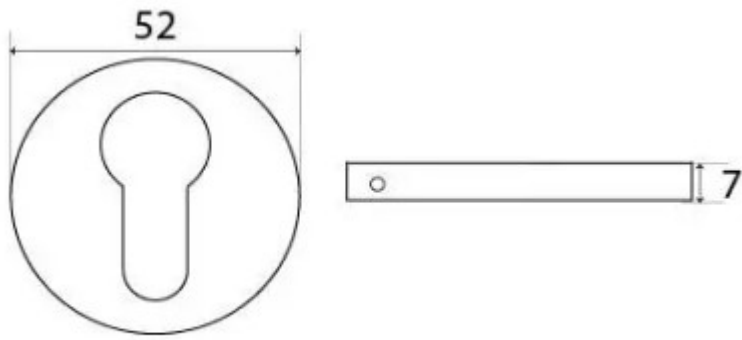

Euro Profile Escutcheon - Concealed Fixed - Polished Chrome

Product Images

Description

- Concealed fix euro profile escutcheon.
- Two part design, inner section screws to the door, outer section covers the inner plate via grub screws.
- Suitable for internal and external use

Finish

- Polished Chrome

Dimensions

- Overall Size: 52mm Diameter
- Overall Thickness: 7mm

Important Info Before You Buy

- Euro Profile key hole shape and size to suit most internal and external mortice locks
- Sold individually (1 x escutcheon made up of two pieces)
- Supplied with all fixings

Products in this set

48868.1 - Euro Profile Escutcheon - Concealed Fixed - 52mm Diameter - Polished Chrome - Each