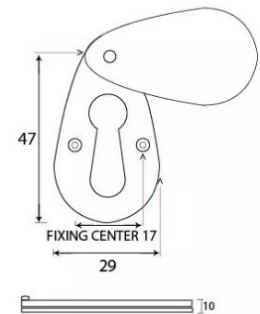

Plain Standard Profile Covered Escutcheon - Face Fixed - Ebony & Polished Brass Unlacquered

Product Images

Description

- shaped covered escutcheon
- Internal or external use

Finish

- Ebony & Polished Brass Unlacquered

Dimensions

- Overall Size: 47mm x 29mm
- Overall Thickness: 10mm

Important Info Before You Buy

- Standard Profile Covered key hole shape and size to suit most internal and external mortice locks
- Sold individually
- Supplied with all fixings

Products in this set

48869.1 - Plain Standard Profile Covered Escutcheon - Face Fixed - 47mm x 29mm - Ebony & Polished Brass Unlacquered - Each