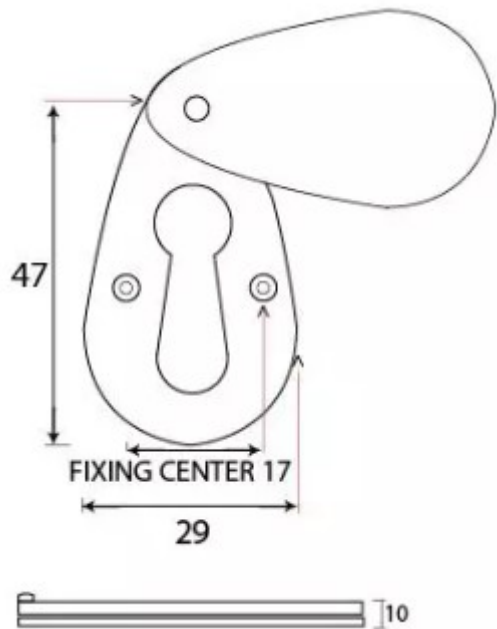

Plain Standard Profile Covered Escutcheon - Face Fixed - Ebony & Polished Brass Unlacquered

Product Images

Description

- shaped covered escutcheon
- Internal or external use

Finish

- Ebony & Polished Brass Unlacquered

Dimensions

- Overall Size: 47mm x 29mm
- Overall Thickness: 10mm

Important Info Before You Buy

- Standard Profile Covered key hole shape and size to suit most internal and external mortice locks
- Sold individually
- Supplied with all fixings

Products in this set

48869.1 - Plain Standard Profile Covered Escutcheon - Face Fixed - 47mm x 29mm - Ebony & Polished Brass Unlacquered - Each