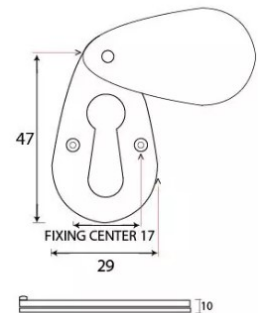

Plain Standard Profile Covered Escutcheon - Face Fixed - Rosewood & Polished Brass Unlacquered

Product Images

Description

- shaped covered escutcheon
- Internal or external use

Finish

- Rosewood & Polished Brass Unlacquered

Dimensions