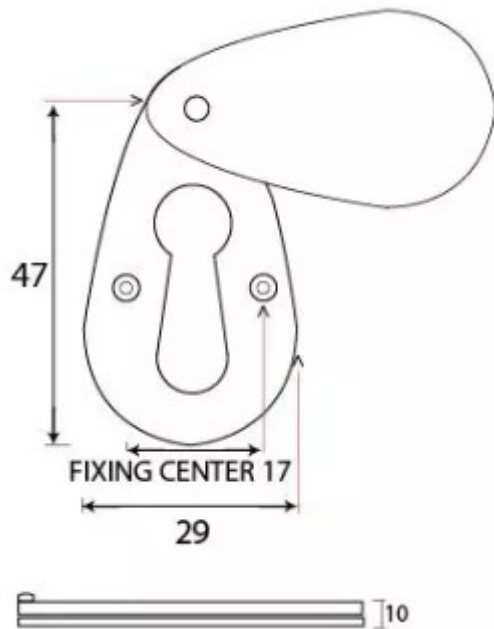

### Description

- shaped covered escutcheon
- Internal or external use

### Dimensions

- Overall Size: 47mm x 29mm
- Overall Thickness: 10mm

#### Products in this set

48870.1 - Plain Standard Profile Covered Escutcheon - Face Fixed - 47mm x 29mm - Rosewood & Polished Brass Unlacquered - Each