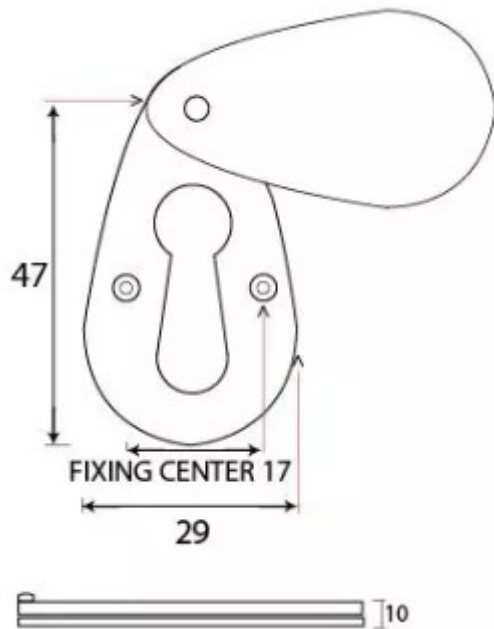

Plain Standard Profile Covered Escutcheon - Face Fixed - Aged Brass Unlacquered

Product Images

Description

- shaped covered escutcheon
- Internal or external use

Finish

- Aged Brass Unlacquered

Dimensions

- Overall Size: 47mm x 29mm
- Overall Thickness: 10mm

Important Info Before You Buy

- Standard Profile Covered key hole shape and size to suit most internal and external mortice locks
- Sold individually
- Supplied with all fixings

Products in this set

48872.1 - Plain Standard Profile Covered Escutcheon - Face Fixed - 47mm x 29mm - Aged Brass Unlacquered - Each