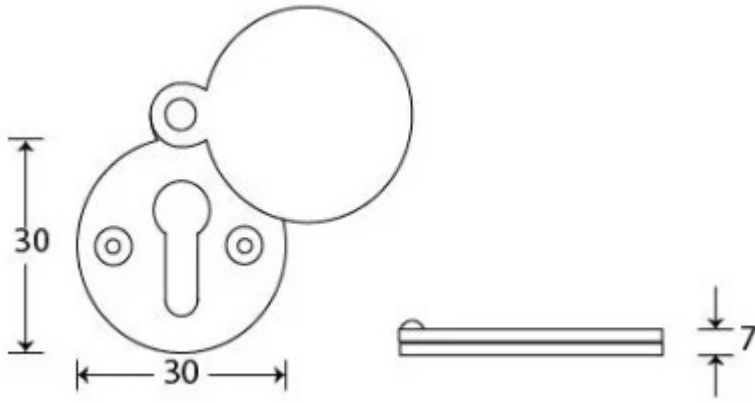

Round Standard Profile Covered Escutcheon - Face Fixed - Ebony & Polished Brass Unlacquered

Product Images

Description

- shaped covered escutcheon
- Internal or external use

Finish

- Ebony & Polished Brass Unlacquered

Dimensions

- Overall Size: 30mm Diameter
- Overall Thickness: 7mm

Important Info Before You Buy

- Standard Profile Covered key hole shape and size to suit most internal and external mortice locks
- Sold individually
- Supplied with all fixings

Products in this set

48874.1 - Round Standard Profile Covered Escutcheon - Face Fixed - 30mm Diameter - Ebony & Polished Brass Unlacquered - Each