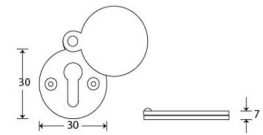

Round Standard Profile Covered Escutcheon - Face Fixed - Ebony & Polished Brass Unlacquered

Product Images

Description

- shaped covered escutcheon
- Internal or external use

Finish

- Ebony & Polished Brass Unlacquered

Dimensions

- Overall Size: 30mm Diameter
- Overall Thickness: 7mm

Important Info Before You Buy

- Standard Profile Covered key hole shape and size to suit most internal and external mortice locks
- Sold individually
- Supplied with all fixings

Products in this set

48874.1 - Round Standard Profile Covered Escutcheon - Face Fixed - 30mm Diameter - Ebony & Polished Brass Unlacquered - Each