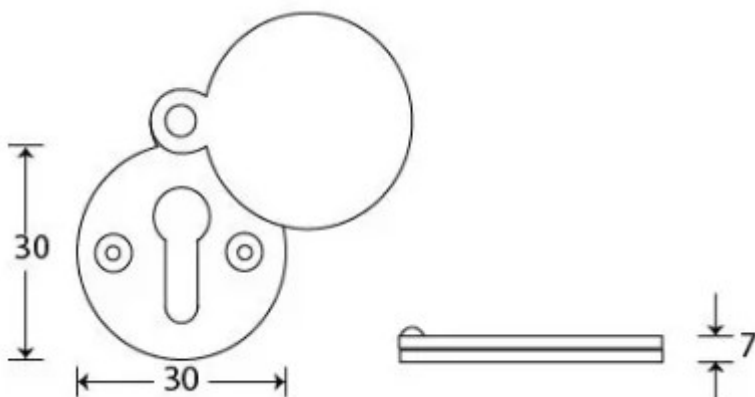

### Product Images

### Description

- shaped covered escutcheon
- Internal or external use

### Dimensions

- Overall Size: 30mm Diameter
- Overall Thickness: 7mm