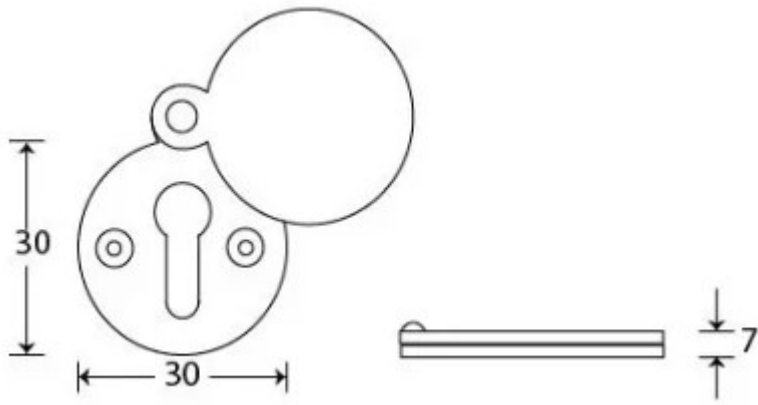

Round Standard Profile Covered Escutcheon - Face Fixed - Polished Brass Unlacquered

Product Images

Description

- shaped covered escutcheon
- Internal or external use

Finish

- Polished Brass Unlacquered

Dimensions

- Overall Size: 30mm Diameter
- Overall Thickness: 7mm

Important Info Before You Buy

- Standard Profile Covered key hole shape and size to suit most internal and external mortice locks
- Sold individually
- Supplied with all fixings

Products in this set

48876.1 - Round Standard Profile Covered Escutcheon - Face Fixed - 30mm Diameter - Polished Brass Unlacquered - Each