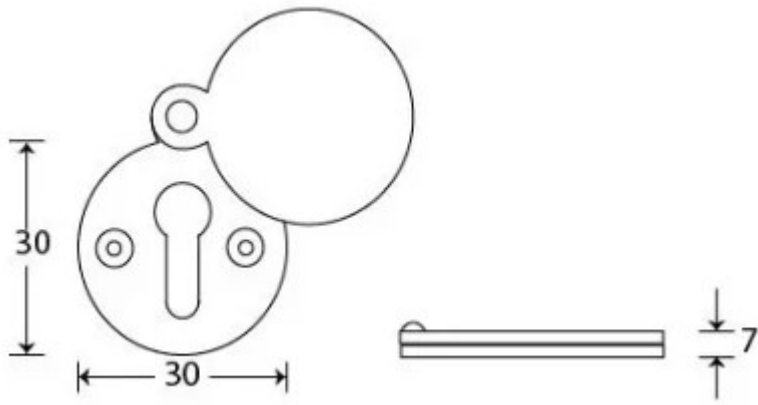

Round Standard Profile Covered Escutcheon - Face Fixed - Polished Nickel

Product Images

Description

- shaped covered escutcheon
- Internal or external use

Finish

- Ebony & Polished Nickel

Dimensions

- Overall Size: 30mm Diameter
- Overall Thickness: 7mm

Important Info Before You Buy

- Standard Profile Covered key hole shape and size to suit most internal and external mortice locks
- Sold individually
- Supplied with all fixings

Products in this set

48878.1 - Round Standard Profile Covered Escutcheon - Face Fixed - 30mm Diameter - Polished Nickel - Each