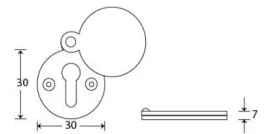

Round Standard Profile Covered Escutcheon - Face Fixed - Polished Chrome

Product Images

Description

- shaped covered escutcheon
- Internal or external use

Finish

- Ebony & Polished Chrome

Dimensions

- Overall Size: 30mm Diameter
- Overall Thickness: 7mm

Important Info Before You Buy

- Standard Profile Covered key hole shape and size to suit most internal and external mortice locks
- Sold individually
- Supplied with all fixings

Products in this set

48879.1 - Round Standard Profile Covered Escutcheon - Face Fixed - 30mm Diameter - Polished Chrome
- Each