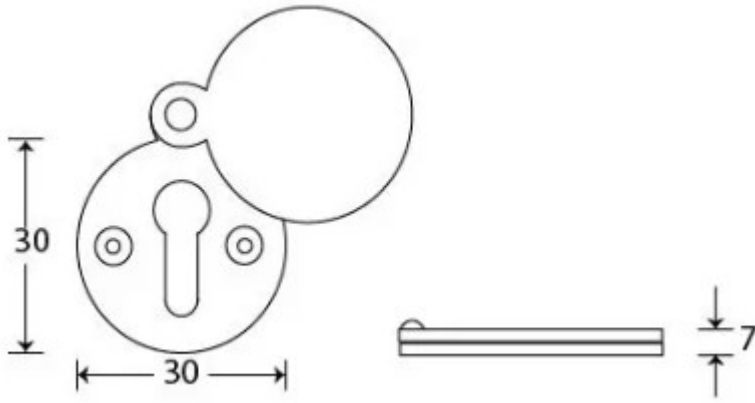

Round Standard Profile Covered Escutcheon - Face Fixed - Polished Chrome

Product Images

Description

- shaped covered escutcheon
- Internal or external use

Finish

- Ebony & Polished Chrome

Dimensions

- Overall Size: 30mm Diameter
- Overall Thickness: 7mm

Important Info Before You Buy

- Standard Profile Covered key hole shape and size to suit most internal and external mortice locks
- Sold individually
- Supplied with all fixings

Products in this set

48879.1 - Round Standard Profile Covered Escutcheon - Face Fixed - 30mm Diameter - Polished Chrome
- Each