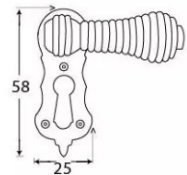

Beehive Standard Profile Covered Escutcheon - Face Fixed - Natural Smooth

Product Images

Description

- shaped covered escutcheon
- Internal or external use

Finish

- Natural Smooth

Dimensions

- Overall Size: 58mm x 25mm
- Overall Thickness: 10mm

Important Info Before You Buy

- Standard Profile Covered key hole shape and size to suit most internal and external mortice locks
- Sold individually
- Supplied with all fixings

Products in this set

48881.1 - Beehive Standard Profile Covered Escutcheon - Face Fixed - 58mm x 25mm - Natural Smooth
- Each