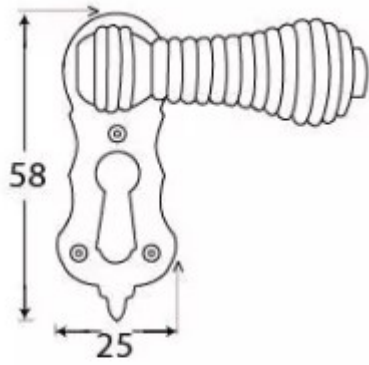

Beehive Standard Profile Covered Escutcheon - Face Fixed - Natural Smooth

Product Images

Description

- shaped covered escutcheon
- Internal or external use

Finish

- Natural Smooth

Dimensions

- Overall Size: 58mm x 25mm
- Overall Thickness: 10mm

Important Info Before You Buy

- Standard Profile Covered key hole shape and size to suit most internal and external mortice locks
- Sold individually
- Supplied with all fixings

Products in this set

48881.1 - Beehive Standard Profile Covered Escutcheon - Face Fixed - 58mm x 25mm - Natural Smooth
- Each