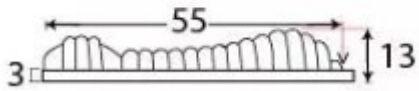

Beehive Standard Profile Covered Escutcheon - Face Fixed - Natural Smooth

Product Images

Description

- shaped covered escutcheon
- Internal or external use

Finish

- Natural Smooth

Dimensions

- Overall Size: 58mm x 25mm
- Overall Thickness: 10mm

Important Info Before You Buy

- Standard Profile Covered key hole shape and size to suit most internal and external mortice locks
- Sold individually
- Supplied with all fixings

Products in this set

48881.1 - Beehive Standard Profile Covered Escutcheon - Face Fixed - 58mm x 25mm - Natural Smooth
- Each