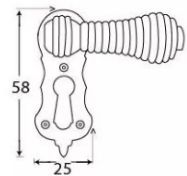

Beehive Standard Profile Covered Escutcheon - Face Fixed - Ebony & Polished Brass Unlacquered

Product Images

Description

- shaped covered escutcheon
- Internal or external use

Finish

- Ebony & Polished Brass Unlacquered

Dimensions

- Overall Size: 58mm x 25mm
- Overall Thickness: 10mm

Important Info Before You Buy

- Standard Profile Covered key hole shape and size to suit most internal and external mortice locks
- Sold individually
- Supplied with all fixings

Products in this set

48882.1 - Beehive Standard Profile Covered Escutcheon - Face Fixed - 58mm x 25mm - Ebony & Polished Brass Unlacquered - Each