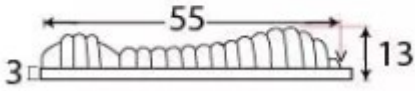

Beehive Standard Profile Covered Escutcheon - Face Fixed - Ebony & Polished Brass Unlacquered

Product Images

Description

- shaped covered escutcheon
- Internal or external use

Finish

- Ebony & Polished Brass Unlacquered

Dimensions

- Overall Size: 58mm x 25mm
- Overall Thickness: 10mm

Important Info Before You Buy

- Standard Profile Covered key hole shape and size to suit most internal and external mortice locks
- Sold individually
- Supplied with all fixings