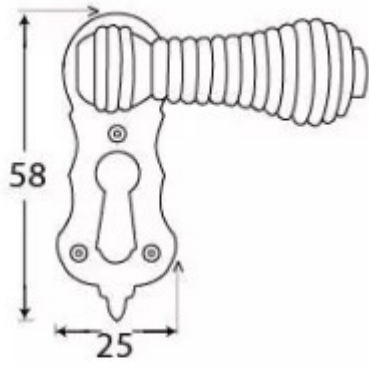

Beehive Standard Profile Covered Escutcheon - Face Fixed - Ebony & Polished Brass Unlacquered

Product Images

Description

- shaped covered escutcheon
- Internal or external use

Finish

- Ebony & Polished Brass Unlacquered

Dimensions

- Overall Size: 58mm x 25mm
- Overall Thickness: 10mm

Important Info Before You Buy

- Standard Profile Covered key hole shape and size to suit most internal and external mortice locks
- Sold individually
- Supplied with all fixings

Products in this set

48882.1 - Beehive Standard Profile Covered Escutcheon - Face Fixed - 58mm x 25mm - Ebony & Polished Brass Unlacquered - Each