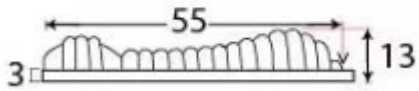

Beehive Standard Profile Covered Escutcheon - Face Fixed - Ebony & Polished Nickel

Product Images

Description

- shaped covered escutcheon
- Internal or external use

Finish

- Ebony & Polished Nickel

Dimensions

- Overall Size: 58mm x 25mm
- Overall Thickness: 10mm

Important Info Before You Buy

- Standard Profile Covered key hole shape and size to suit most internal and external mortice locks
- Sold individually
- Supplied with all fixings