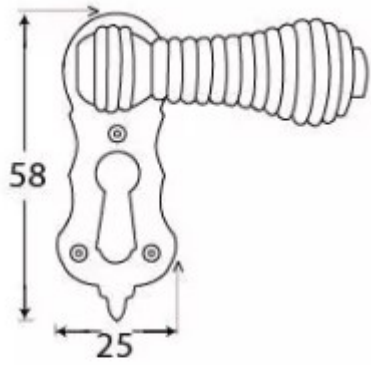

Beehive Standard Profile Covered Escutcheon - Face Fixed - Ebony & Polished Nickel

Product Images

Description

- shaped covered escutcheon
- Internal or external use

Finish

- Ebony & Polished Nickel

Dimensions

- Overall Size: 58mm x 25mm
- Overall Thickness: 10mm

Important Info Before You Buy

- Standard Profile Covered key hole shape and size to suit most internal and external mortice locks
- Sold individually
- Supplied with all fixings

Products in this set

48883.1 - Beehive Standard Profile Covered Escutcheon - Face Fixed - 58mm x 25mm - Ebony & Polished Nickel - Each